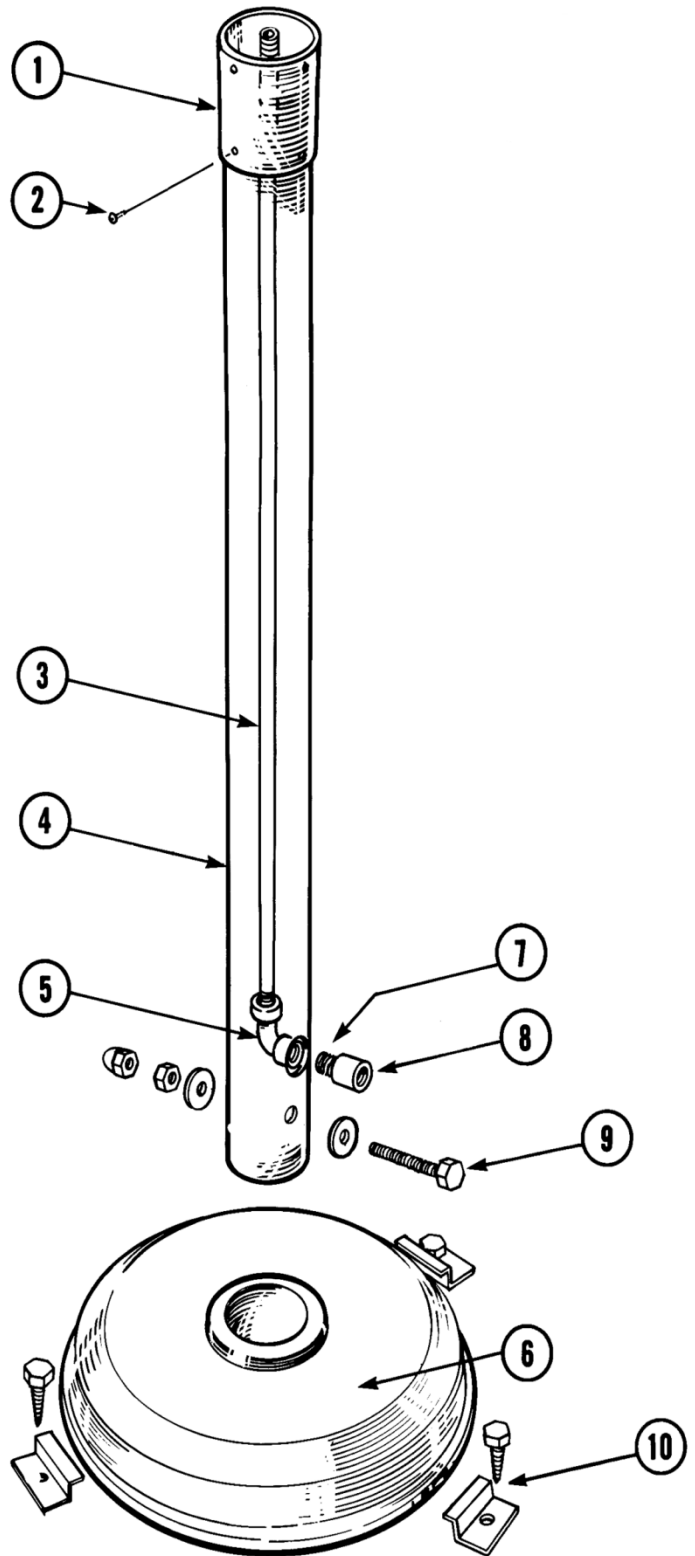

Phone 888-Warm-Glow
Local 415-884-2880
Fax 415-884-0755
E-Mail glow@alfresco-heating.com
Website www.alfresco-heating.com
Address 30 Pamaron Way Suite L Novato CA 94949