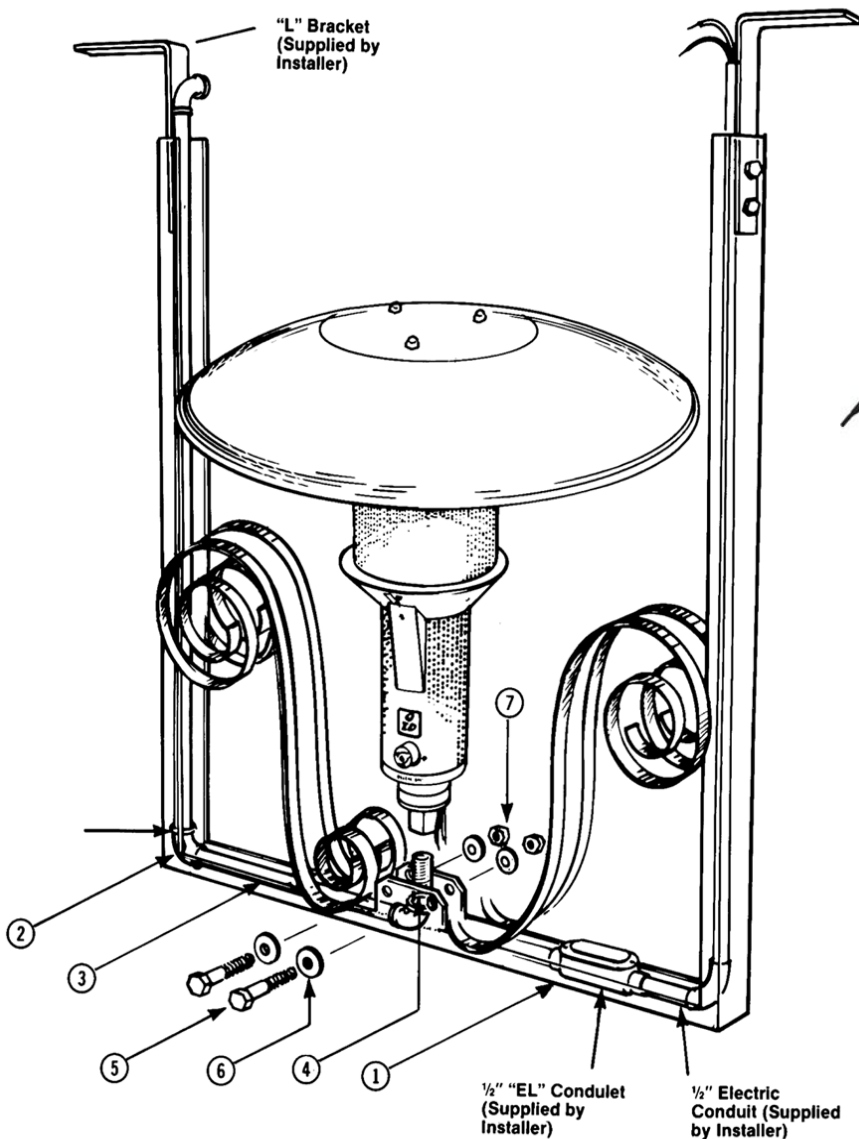

MODEL A244 & A244V PARTS LIST

#	PART #	DESCRIPTION	PRICE
1	10257	HANGING BRACKET	364
2	80023	ELBOW 1/2	4
4	80003	NIPPLE 1/2 X CLOSE	2
5	70036	BOLT 3/8 X 2-1/2 HEX	1/2
6	70013	WASHER 3/8	1/4
7	70059	NUT 3/8 - 16 HEX SS	1/2