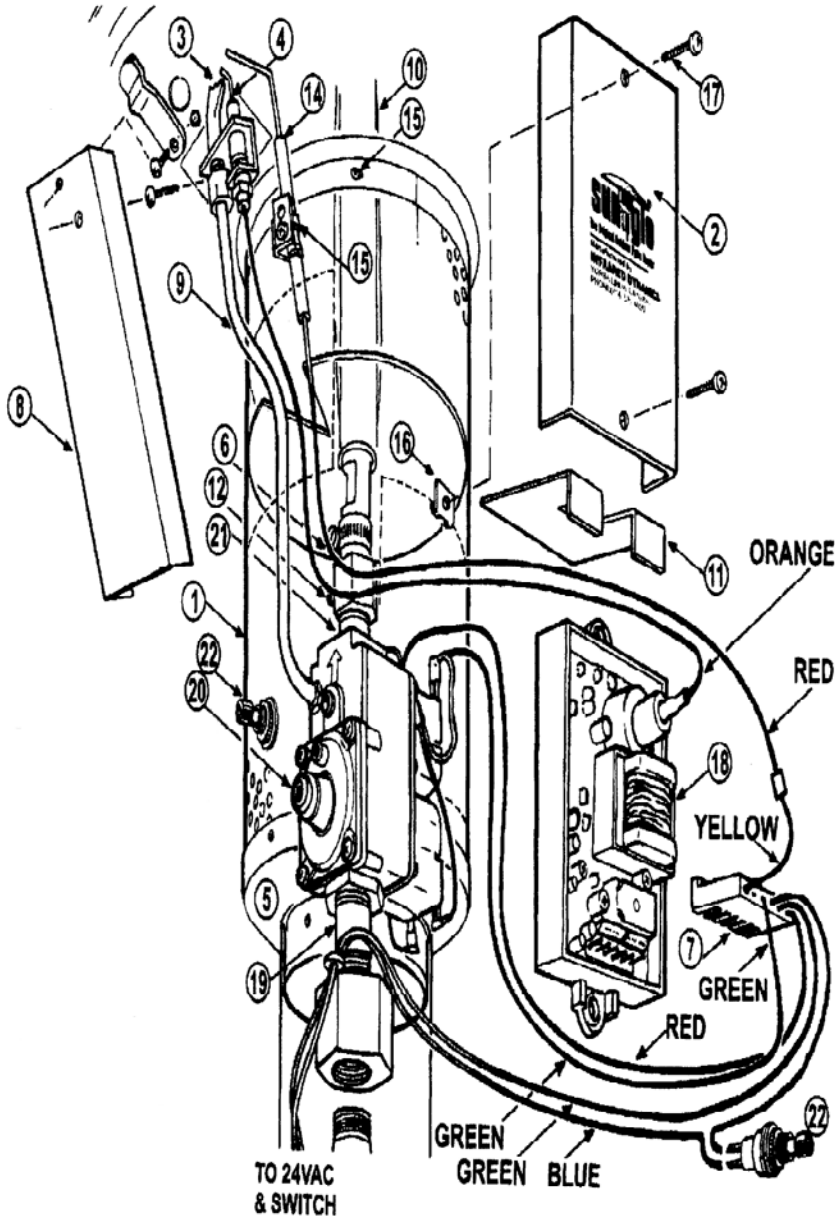

# SERIES PARTS LIST

#	PART #	DESCRIPTION	PRICE
1	30204 8	PERF CYLINDER E SERIES	49
2	30213 3	COVER, MODULE E SERIES	9
3	90021	NG PILOT BODY	24
	90022	LP PILOT BODY	24
4	90076	PILOT ELECTRODE	35
5	27018 2	HD BASE ASSEMBLY	59
6	70030	CLAMP	3
7	90075 1	WIRE HARNESS E-SERIES	17
8	30213	PILOT CHANNEL	11
9	80031 4	PILOT TUBING E-SERIES	3
10	27007 1	BURNER FOR E-SERIES	79
11	30214	MODULE SHIELD E-SERIES	2
12	35015	ORIFICE ADAPTER	15
13	35001 31	NAT GAS ORIFICE	3
	35001 48	LP GAS ORIFICE	3
14	90065 3	ELECTRODE ASSEMBLY	24
15	70072	SCREW 8-32 X 1/2	1/4
16	70025S	SILVER CLIPS	1
17	70052	SCREW #8 X 3/4 RHSM	1/2
18	90075	MODULE 24V	174
19	80053	NIPPLE 1/2 X 2"L	3
20	90072 1	NG CONTROL VALVE	159
21	80025	FACE BUSHING 1/2 X 3/8	1
22	85861	MOMENTARY SWITCH	7