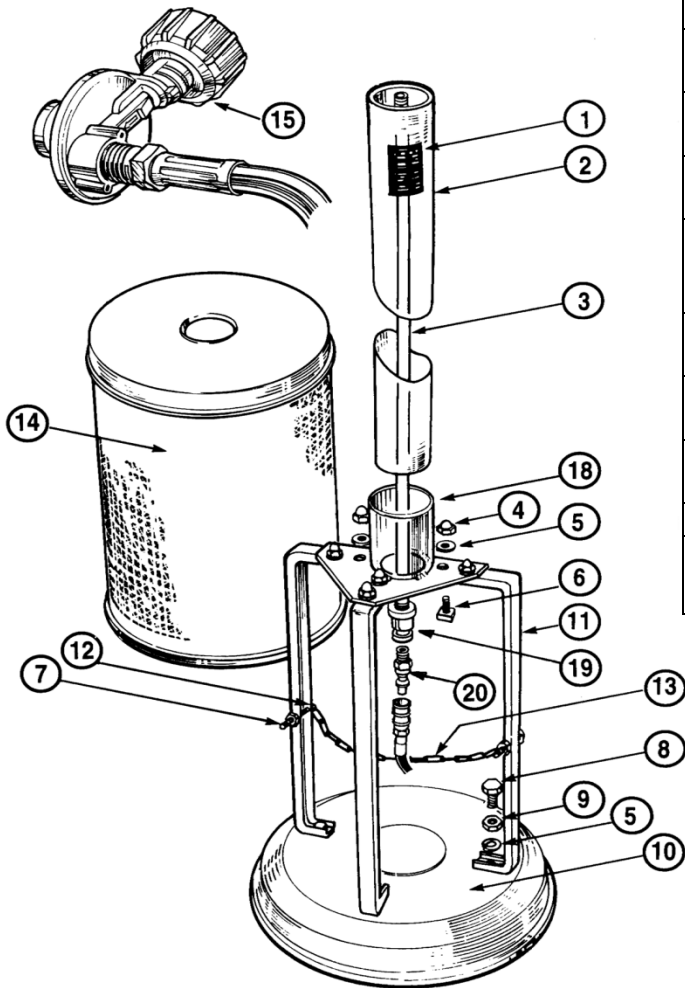

SUNGLO A270 PARTS LIST

#	PART #	DESCRIPTION	\$
1	60008 1	LIGHTING INSTRUCTIONS	4
2	30280 94	POST ONLY: Specify Color	92
2	30280 S	POST ONLY: S/S A270	164
3	80006 2	PIPE ONLY: 42" FOR A270	20
4	70011	NUT, 3/8 ACORN	1/2
5	70013	WASHER, 3/8 LOCK	1/4
6	70007	BOLT, 3/8 X 3/4L SQUARE	2
7	70025	EYEBOLT, 3/16 S2 W/NUT	1/2
8	70012	BOLT, 3/8 -16 X 1 1/4	1/2
9	70059	NUT, 3/8	1/2
10	10264 2S	BASE ONLY STAINLESS	260
10	10264	BASE ONLY - Specify Color	260
11	30279 5	S/S "L" BRACKET FOR A270	40
	30279	"L" BRKT FOR A270 - Specify Color	24
12	70029	HOOK, 1 1/2 S	1/2
13	27036	A270 CHAIN	2
14	27033 4	DEC COVER ONLY: STAINLESS STEEL	269
	27033	DEC COVER ONLY (SPECIFY COLOR)	169
15	90017 4	HOSE/REG ASSEMBLYQCC - Standard As Pictured	49
	90017 5	HOSE/REG ASSEMBLY Q/D - w/ Brass Quick Disconnect Coupler to Tank	49
	80011-2	OLD STYLE HOSE ONLY - 32"	25
18	27002 5	SOCKET ASSEMBLY: STAINLESS	164
	27002 4G	SOCKET ASSEMBLY (SPECIFY COLOR)	69
19	80085	REDUCER 1/2 X 1/4	4
20	90078	Q/D NIPPLE FOR POST ONLY	6