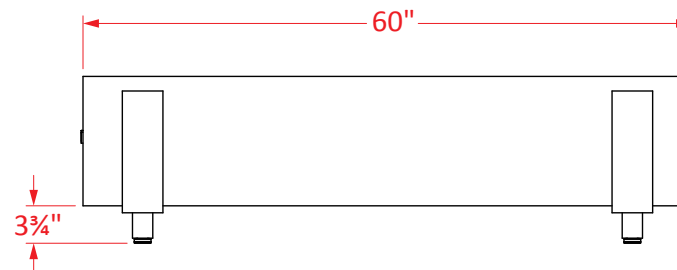

Iron Saddle Firetable

Model with Knob Valve: 580-xx-11-M7xC

Side

Front

ALFRESCO
HEATING.COM

**AMERICAN
FYRE DESIGNS**
outdoor Products Collection

Iron Saddle Firetable

Dimensions:	60" w x 36" d x 17" h
Weight:	350 lbs
Knob Valve (M7) BTU's:	65,000 (NG) / 65,000 (LP)