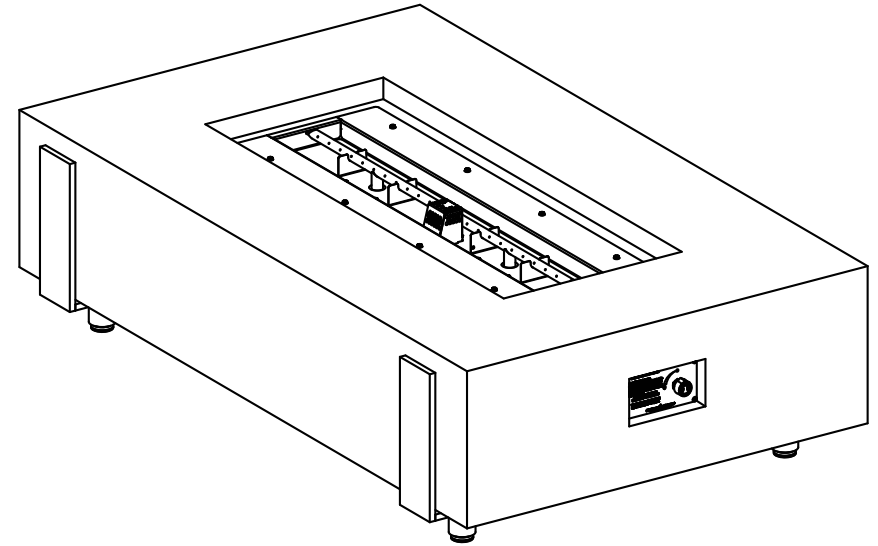

Iron Saddle Firetable

Model with Knob Valve: 580-xx-11-M7xC

Side

Front

ALFRESCO
HEATING.COM

**AMERICAN
FYRE DESIGNS**
outdoor Products Collection

Iron Saddle Firetable

Dimensions:	60" w x 36" d x 17" h
Weight:	350 lbs
Knob Valve (M7) BTU's:	65,000 (NG) / 65,000 (LP)