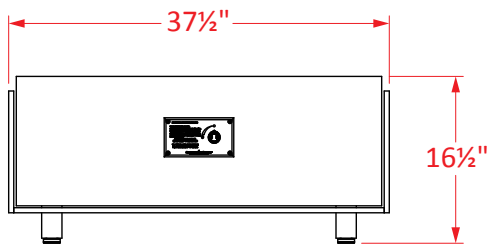

Iron Saddle Firetable

Model with Knob Valve: 580-xx-11-M7xC

Side

Front

ALFRESCO
HEATING.COM

**AMERICAN
FYRE DESIGNS**
outdoor Products Collection

Iron Saddle Firetable

Dimensions:	60" w x 36" d x 17" h
Weight:	350 lbs
Knob Valve (M7) BTU's:	65,000 (NG) / 65,000 (LP)