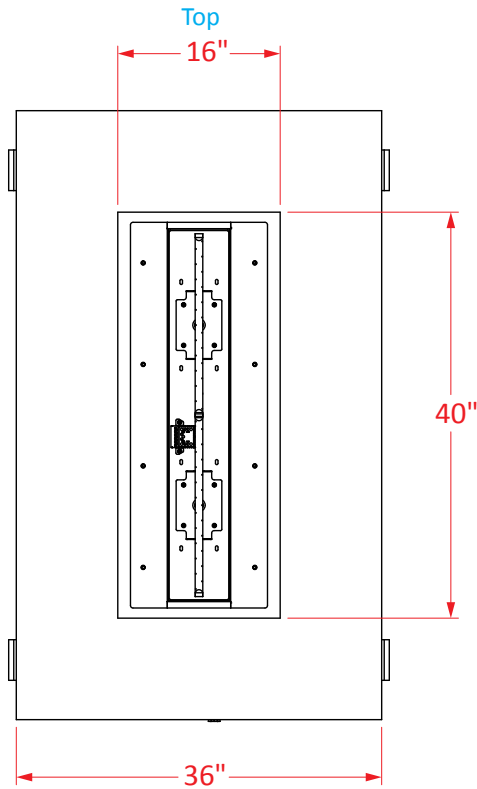

Iron Saddle Firetable

Model with Knob Valve: 580-xx-11-M7xC

Side

Front

ALFRESCO
HEATING.COM

**AMERICAN
FYRE DESIGNS**
outdoor Products Collection

Iron Saddle Firetable

Dimensions:	60" w x 36" d x 17" h
Weight:	350 lbs
Knob Valve (M7) BTU's:	65,000 (NG) / 65,000 (LP)