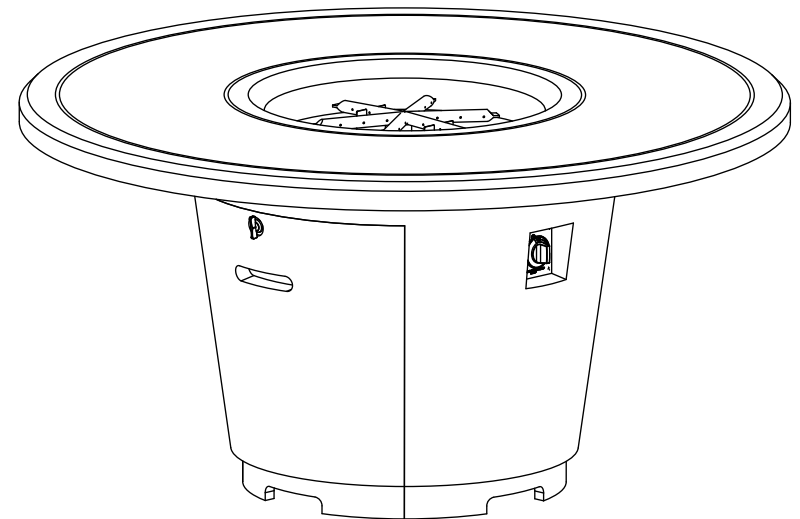

Cosmopolitan Round Firetable

Model #: 645-xx-11-V2xC

AMERICAN
FYRE DESIGNS™
 outdoor Products Collection

#645 - Cosmopolitan Firetable Specs

Dimensions:	48" diameter x 24"h
Weight:	250 lbs
Key Valve (V2) BTU's:	60,000 (NG)/50,000 (LP)

Accepts a 5 gal. Propane tank inside the unit (not included).