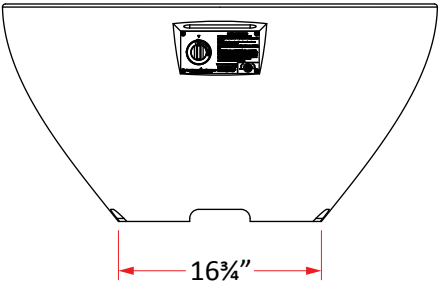

Calais Oval Firetable

Model #: 759-xx-11-M4xC

Front