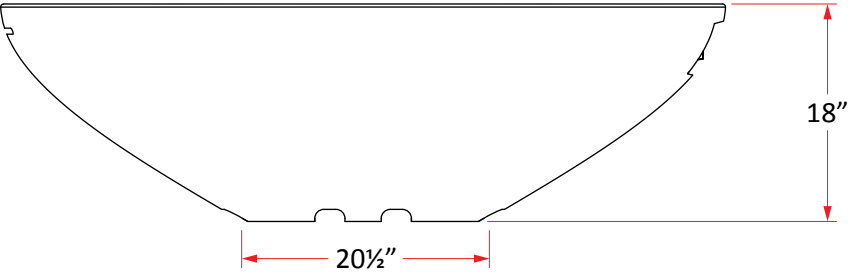

# Calais Oval Firetable

Model #: 759-xx-11-M4xC

Front

## Calais Oval Firetable

Dimensions:	60" w x 36" d x 18" h
Weight:	240 lbs
Basic Valve (M4) BTU's:	60,000 (NG) / 60,000 (LP)