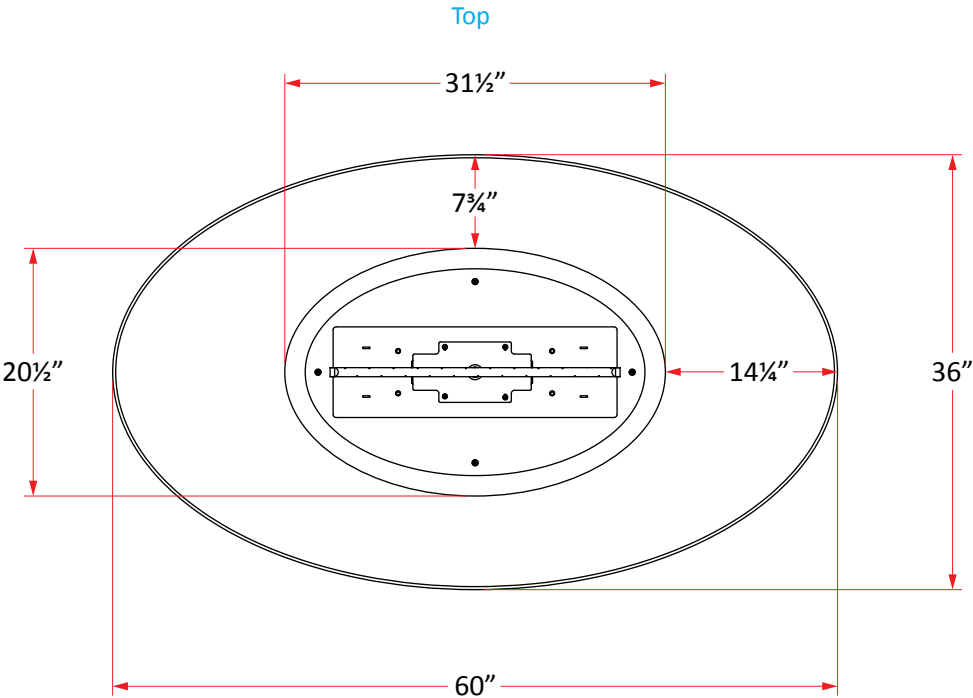

# Calais Oval Firetable

Model #: 759-xx-11-M4xC

Front

## Calais Oval Firetable

Dimensions:	60" w x 36" d x 18" h
Weight:	240 lbs
Basic Valve (M4) BTU's:	60,000 (NG) / 60,000 (LP)