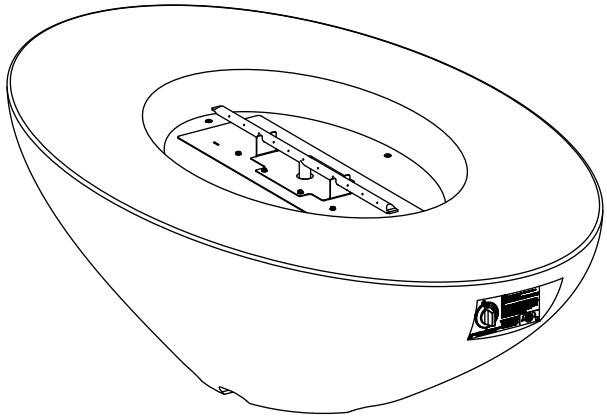

# Calais Oval Firetable

Model #: 759-xx-11-M4xC

Front

## Calais Oval Firetable

Dimensions:	60" w x 36" d x 18" h
Weight:	240 lbs
Basic Valve (M4) BTU's:	60,000 (NG) / 60,000 (LP)