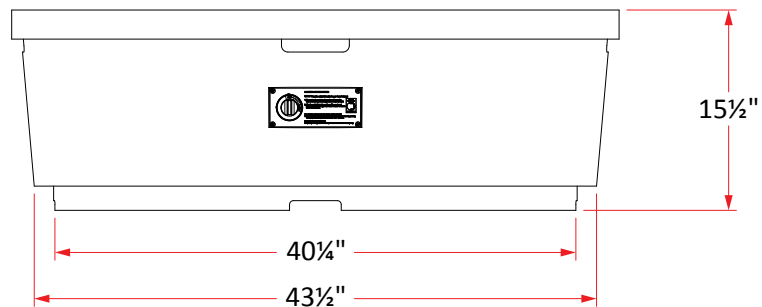

Contempo Round Firetable

Model #: 782-xx-11-V2xC

AMERICAN
FYRE DESIGNS[™]
outdoor Products Collection

#782- Contempo Firetable Specs

Dimensions:	47" diameter x 15½"h
Weight:	325 lbs
Key Valve (V2) BTU's:	60,000 (NG)/50,000 (LP)