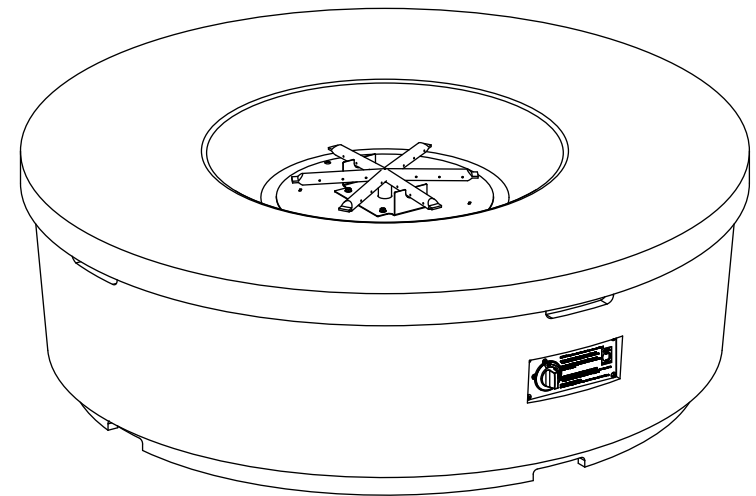

Contempo Round Firetable

Model #: 782-xx-11-V2xC

AMERICAN
FYRE DESIGNS[™]
outdoor Products Collection

#782- Contempo Firetable Specs

Dimensions:	47" diameter x 15½"h
Weight:	325 lbs
Key Valve (V2) BTU's:	60,000 (NG)/50,000 (LP)