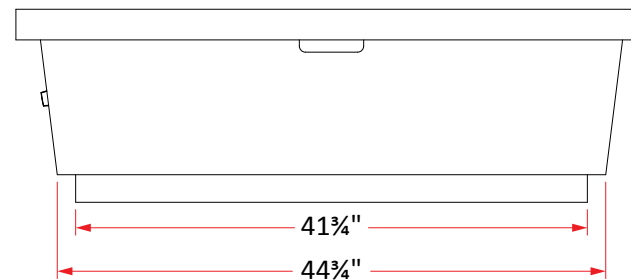

Contempo Rectangle Firetable

Model #: 783-xx-11-V4xC

AMERICAN
FYRE DESIGNS[™]
 outdoor Products Collection

#783- Contempo Firetable Specs

Dimensions:	52"w x 36"d x 15½"h
Weight:	350 lbs
Key Valve (V4) BTU's:	60,000 (NG)/50,000 (LP)