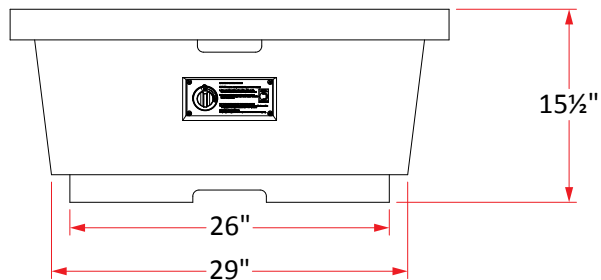

Contempo Rectangle Firetable

Model #: 783-xx-11-V4xC

AMERICAN
FYRE DESIGNS[™]
 outdoor Products Collection

#783- Contempo Firetable Specs

Dimensions:	52"w x 36"d x 15½"h
Weight:	350 lbs
Key Valve (V4) BTU's:	60,000 (NG)/50,000 (LP)