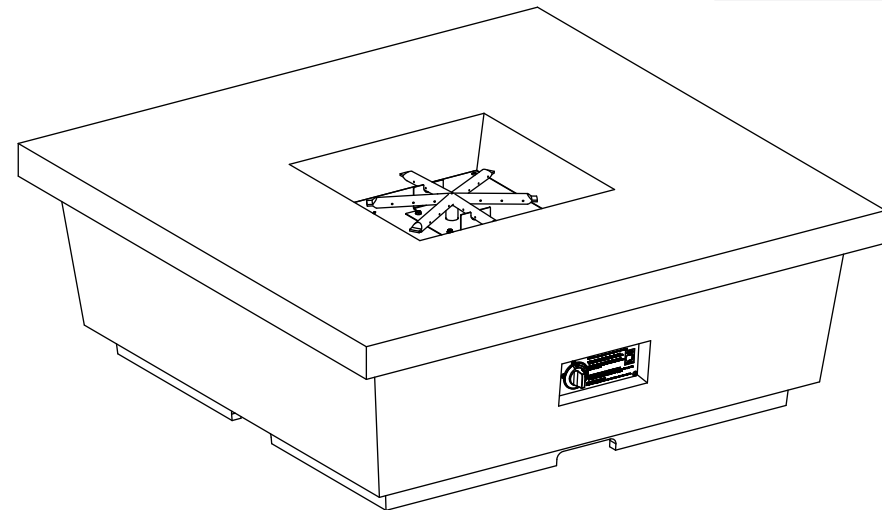

## Contempo Square Firetable

Model #: 784-xx-11-V2xC

### #784- Contempo Firetable Specs

Dimensions:	44"w x 44"d x 15 1/2"h
Weight:	400 lbs
Key Valve (V2) BTU's:	60,000 (NG)/50,000 (LP)

**AMERICAN**  
**FYRE DESIGNS™**  
 outdoor Products Collection