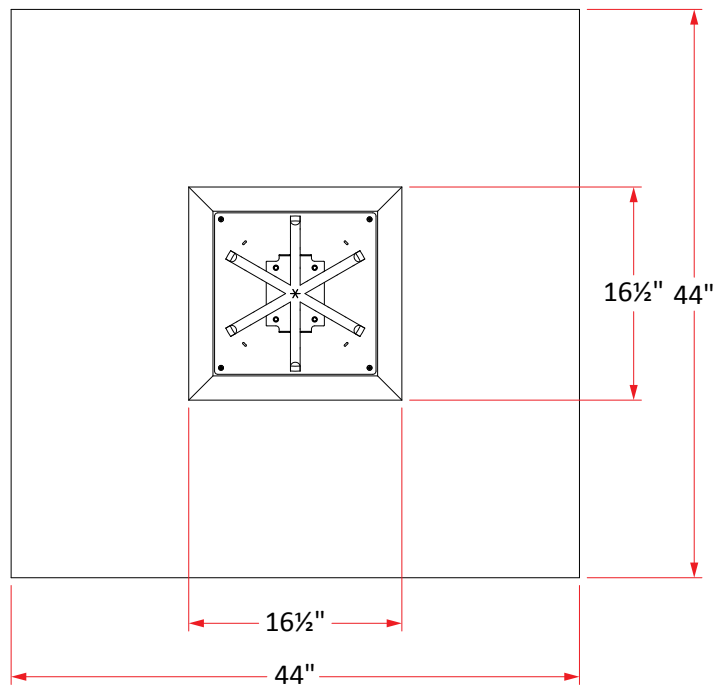

## Contempo Square Firetable

Model #: 784-xx-11-V2xC

### #784- Contempo Firetable Specs

Dimensions:	44"w x 44"d x 15 1/2"h
Weight:	400 lbs
Key Valve (V2) BTU's:	60,000 (NG)/50,000 (LP)

**AMERICAN**  
**FYRE DESIGNS™**  
 outdoor Products Collection