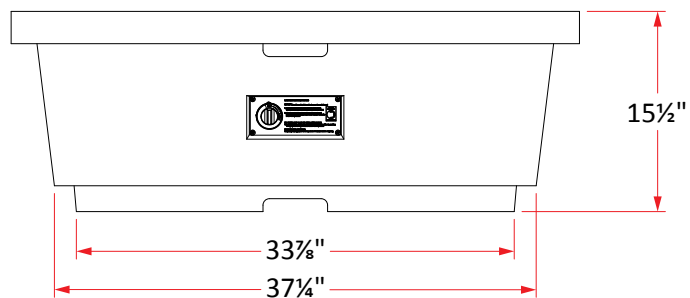

## Contempo Square Firetable

Model #: 784-xx-11-V2xC

### #784- Contempo Firetable Specs

Dimensions:	44"w x 44"d x 15 1/2"h
Weight:	400 lbs
Key Valve (V2) BTU's:	60,000 (NG)/50,000 (LP)

**AMERICAN**  
**FYRE DESIGNS™**  
 outdoor Products Collection