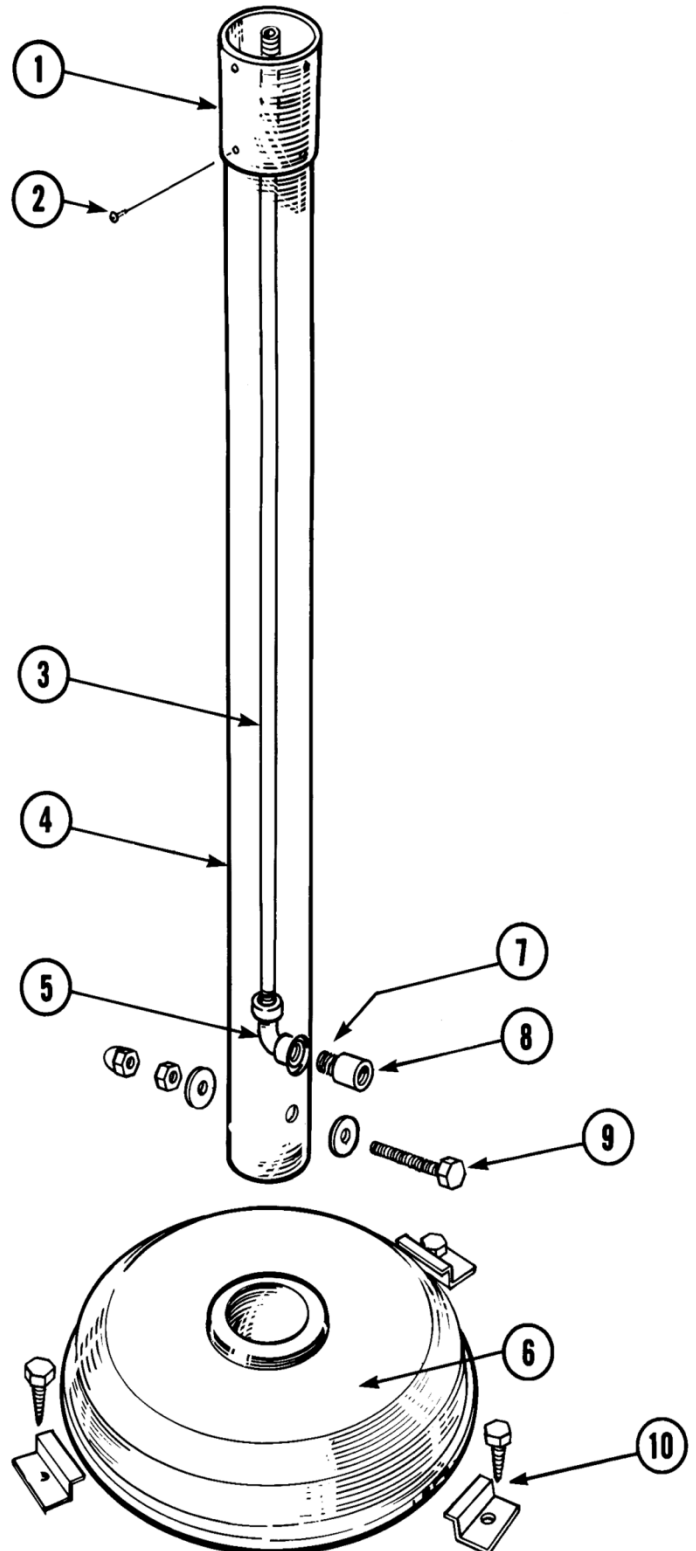

Phone 888-Warm-Glow
Local 415-884-2880
Fax 415-884-0755
E-Mail glow@alfresco-heating.com
Website www.alfresco-heating.com
Address 30 Pamaron Way Suite L
Novato CA 94949