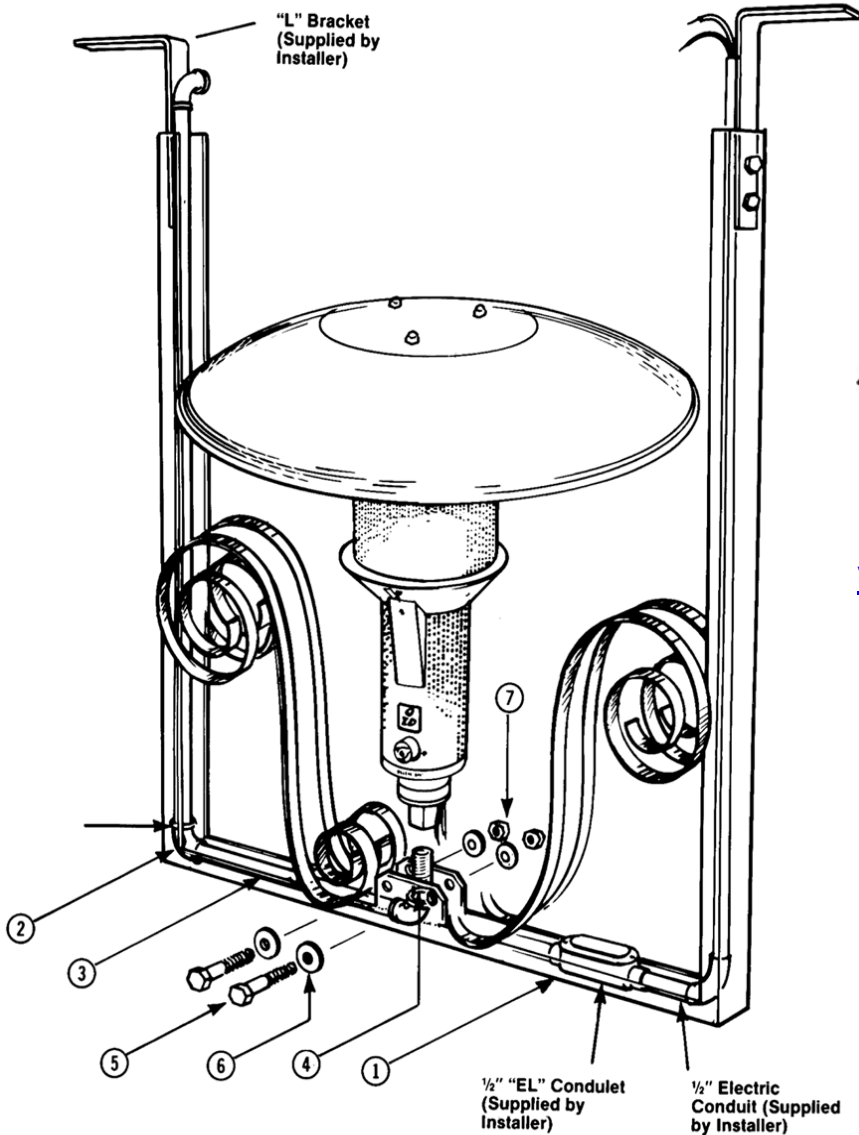

Manufactured by Infrared Dynamics

MODEL A244 & A244V PARTS LIST

#	PART #	DESCRIPTION	PRICE
1	10257	HANGING BRACKET	389
2	80023	ELBOW 1/2	4
4	80003	NIPPLE 1/2 X CLOSE	2
5	70036	BOLT 3/8 X 2-1/2 HEX	1/2
6	70013	WASHER 3/8	1/4
7	70059	NUT 3/8 - 16 HEX SS	1/2