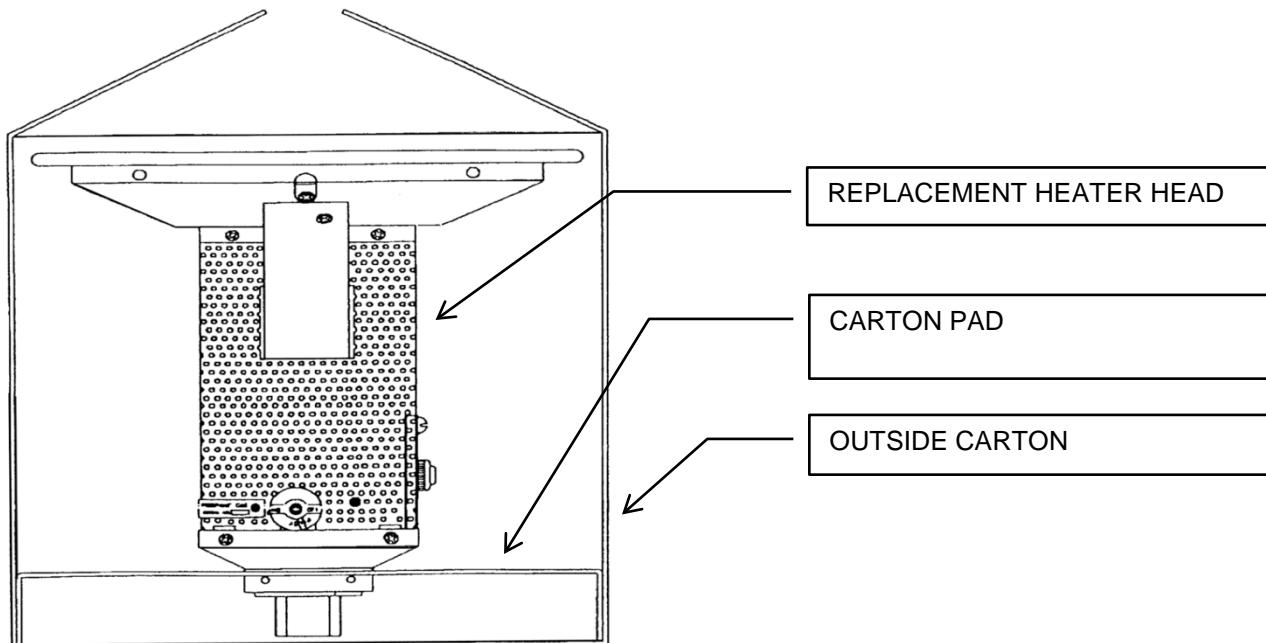

SUNGLO REPLACEMENT HEATER HEADS PRICING

Item #	Description	$ Price
10278 1	Natural Gas Head Assembly w/o Spark Ignition (Light with lighter) (PSA265, A242,A244MAN)	431
10278 2	Natural Gas Head Assembly with Push-Button Spark Ignition (PSA265, A242,A244MAN)	496
10278 3	LP Gas Head Assembly w/o Spark Ignition (A270 OLD STYLE)	453
10278 4	LP Gas Head Assembly with Push-Button Spark Ignition (A270)	539
10278 5	Natural Gas 24 Volt Standing Pilot Head Assembly (PSA265V,A244V)	647
10278 6	LP Gas 24 Volt Standing Pilot Head Assembly (PSA265V,A244V)	636
10278 7	Natural Gas 24 Volt Electronic Ignition Head Assembly (PSA265VE,A244VE)	755
10278 8	LP Gas 24 Volt Electronic Ignition Head Assembly (PSA265VE,A244VE)	755

NOTE: ALL SUNGLO HEAD ASSEMBLIES ARE WITHOUT EMITTER GRID.