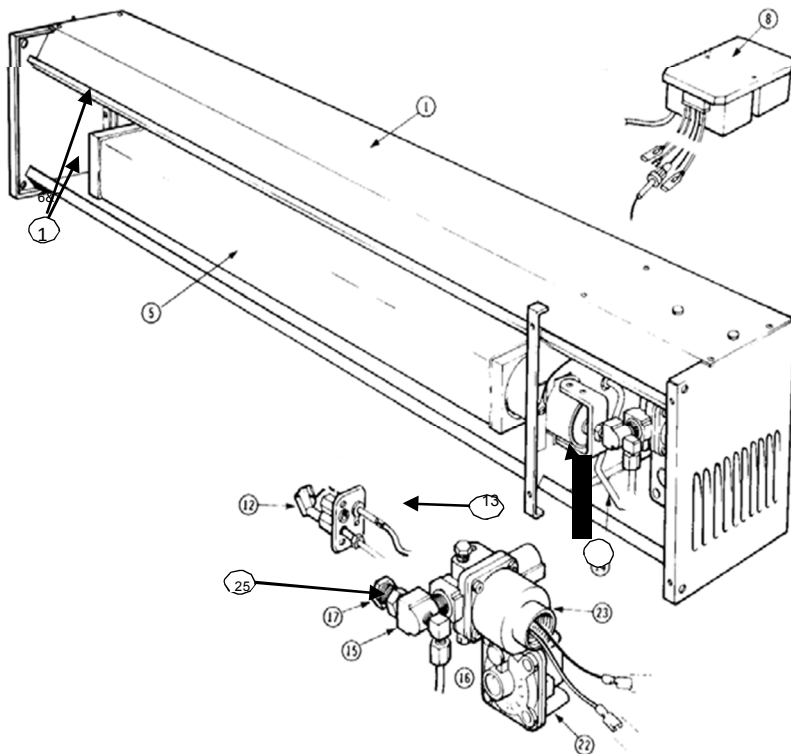

manufactured by

Infrared Dynamics
parts list &
exploded view

#	PART #	DESCRIPTION	\$ PRICE
1	22002	CASING GLOSSY BLACK	419
1	22002 4	CASING S/S	503
2	32031	REAR DOOR CASING BLACK	26
2	32031 4	REAR DOOR CASING S/S	44
5	22004 1	S25 BURNER	432
5	22004 2	S34 BURNER	529
6	70037	SCREW 8-32 X 3/4 SS - burner	1/4
7	70038	NUT, 8-32 HEX SS - burner	1/4
8	DS1142E	IGNITION MODULE SYNTEK (residential grade)	199
8	12014 24	IGNITION MODULE CHANNEL CONTROLS (commercial grade)	301
9	70035	SCREW 8-32 X 1/2 SSST	1/4
10	22006	DOOR ASSEMBLY BLACK (incl. latch)	35
10	22006 4	DOOR ASSEMBLY S/S (incl. latch)	35
11	71021	DOOR LATCH ASSEMBLY	11
12	22024	PILOT ELECTRODE ASSEMBLY (with gasket, compression nut & ferrule)	89
13	50011	PILOT GASKET	3 1/4
15	80027	ELBOW 1/4 TUBE 1/8MPT	10
16	22021 1	REGULATOR - VALVE ASSEMBLY- contains 15,17,22,23;25 (specify S25 / S34 & natural / LP gas)	401
17	80032	LOCKNUT	1 1/4
18	22009	TOP CASING BLACK	150
18	22009 4	TOP CASING S/S	175
20	22010	GRILL ASSY	129
20	22010-2	GRILL ASSY, REINFORCED	150
22	90056	NG/LP REGULATOR	75
23	90054	SOLENOID VALVE 24V	208
24	90009 1	1/2" GAS VALVE	30
25	35001 44	ORIFICE S25 NAT	4 1/2
25	35001 39	ORIFICE S34 NAT	4 1/2
25	35001 53	ORIFICE S25 LP	4 1/2
25	35001 50	ORIFICE S34 LP	4 1/2
31	32043	BAR CHANNEL BLACK (each)	18
31	32043 2	BAR CHANNEL S/S (each)	59
32	70007	BOLT 3/8-16 X 5/8 SS	2 1/4
33	70013	WASHER 3/8 LOCK SS	1/2
34	70059	NUT 3/8 SS	1/2
35	32041	"S" BRACKET BLACK (each)	13
35	32041 2	"S" BRACKET SS (each)	26
36	70061	SCREW 1/4-20 X 1 1/2 SS	1/2
37	71023	NUT 1/4- 20 SS	1/2
38	32042	"L" BRACKET BLACK	15
38	32042 2	"L" BRACKET SS	30
39	70060	BOLT 1/4 X 1-1/4 SS LAG	1 1/4
39	70060-2	BOLT 1/4 X 2 SS LAG	2 1/2
39	70060-3	BOLT 1/4 X 3 SS LAG	3 3/4
40	12006	Black Mounting Kit (includes items # 31 - 39 w 1 1/4" lags)	111
40	12006-S	SS Mounting Kit (includes items # 31 - 39 w 1 1/4" lags)	222
41	32047	INSULATION FOR CONTROL BOX (TWO HALVES)	21
•	70026	SCREW #8 X 1/2 SS	1/2
•			