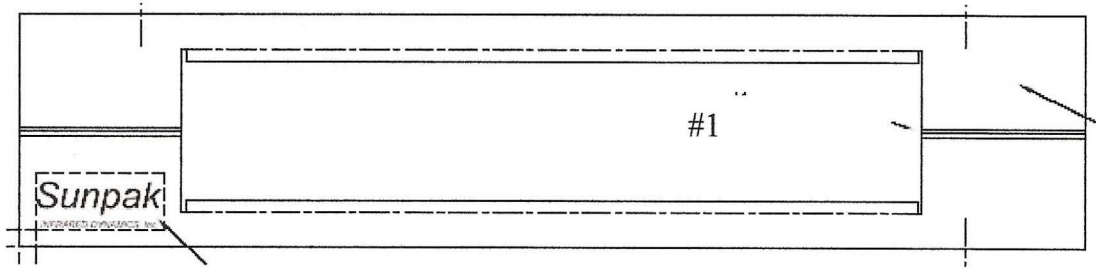

# S34-TSR EXPLODED VIEW AND PARTS LIST

#	PART#	DESCRIPTION
1	12020	STAINLESS FACE TRIM
	12020 2	BLACK FACE TRIM
	12020 3	BRONZE FACE TRIM
2	12017	COMBINATION VALVE
3	12016	IGNITION MODULE
4	22030	PILOT ASSEMBLY
	22030-11	PILOT ASSEMBLY pre 2013
	22030-LP	PILOT ASSEMBLY LP
5	92006	HAND HELD REMOTE
6	92009	WALL MOUNTED REMOTE
	92007	WALL MOUNTED TIMER
7	92005	POWER ADAPTER