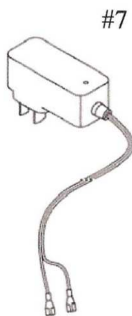

S34-TSR EXPLODED VIEW AND PARTS LIST

#	PART#	DESCRIPTION
1	12020	STAINLESS FACE TRIM
	12020 2	BLACK FACE TRIM
	12020 3	BRONZE FACE TRIM
2	12017	COMBINATION VALVE
3	12016	IGNITION MODULE
4	22030	PILOT ASSEMBLY
	22030-11	PILOT ASSEMBLY pre 2013
	22030-LP	PILOT ASSEMBLY LP
5	92006	HAND HELD REMOTE
6	92009	WALL MOUNTED REMOTE
	92007	WALL MOUNTED TIMER
7	92005	POWER ADAPTER

#7

ALFRESCO
HEATING.COM
888-WARM-GLO