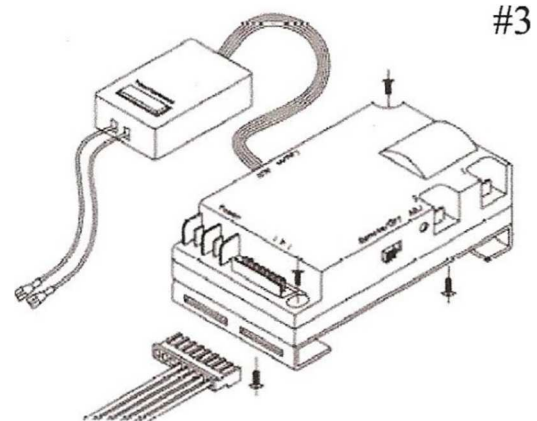

# S34-TSR EXPLODED VIEW AND PARTS LIST

#	PART#	DESCRIPTION
1	12020	STAINLESS FACE TRIM
	12020 2	BLACK FACE TRIM
	12020 3	BRONZE FACE TRIM
2	12017	COMBINATION VALVE
3	12016	IGNITION MODULE
4	22030	PILOT ASSEMBLY
	22030-11	PILOT ASSEMBLY pre 2013
	22030-LP	PILOT ASSEMBLY LP
5	92006	HAND HELD REMOTE
6	92009	WALL MOUNTED REMOTE
	92007	WALL MOUNTED TIMER
7	92005	POWER ADAPTER