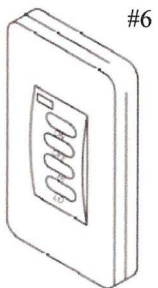

S34-TSR EXPLODED VIEW AND PARTS LIST

#	PART#	DESCRIPTION
1	12020	STAINLESS FACE TRIM
	12020 2	BLACK FACE TRIM
	12020 3	BRONZE FACE TRIM
2	12017	COMBINATION VALVE
3	12016	IGNITION MODULE
4	22030	PILOT ASSEMBLY
	22030-11	PILOT ASSEMBLY pre 2013
	22030-LP	PILOT ASSEMBLY LP
5	92006	HAND HELD REMOTE
6	92009	WALL MOUNTED REMOTE
	92007	WALL MOUNTED TIMER
7	92005	POWER ADAPTER

#6

ALFRESCO
HEATING.COM
888-WARM-GLO