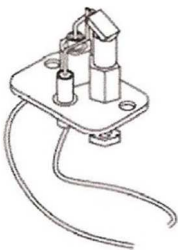

# S34-TSR EXPLODED VIEW AND PARTS LIST

#	PART#	DESCRIPTION
1	12020	STAINLESS FACE TRIM
	12020 2	BLACK FACE TRIM
	12020 3	BRONZE FACE TRIM
2	12017	COMBINATION VALVE
3	12016	IGNITION MODULE
4	22030	PILOT ASSEMBLY
	22030-11	PILOT ASSEMBLY pre 2013
	22030-LP	PILOT ASSEMBLY LP
5	92006	HAND HELD REMOTE
6	92009	WALL MOUNTED REMOTE
	92007	WALL MOUNTED TIMER
7	92005	POWER ADAPTER