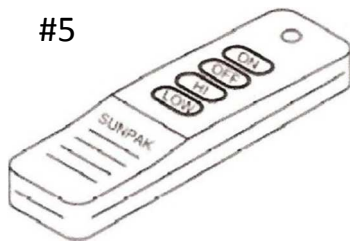

S34-TSR EXPLODED VIEW AND PARTS LIST

#	PART#	DESCRIPTION
1	12020	STAINLESS FACE TRIM
	12020 2	BLACK FACE TRIM
	12020 3	BRONZE FACE TRIM
2	12017	COMBINATION VALVE
3	12016	IGNITION MODULE
4	22030	PILOT ASSEMBLY
	22030-11	PILOT ASSEMBLY pre 2013
	22030-LP	PILOT ASSEMBLY LP
5	92006	HAND HELD REMOTE
6	92009	WALL MOUNTED REMOTE
	92007	WALL MOUNTED TIMER
7	92005	POWER ADAPTER

#5

ALFRESCO
HEATING.COM
888-WARM-GLO