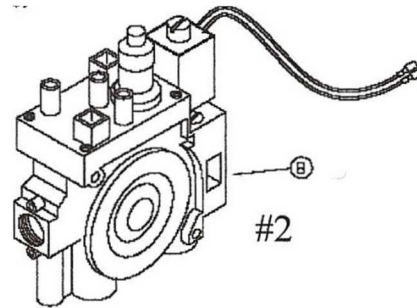

# S34-TSR EXPLODED VIEW AND PARTS LIST

#	PART#	DESCRIPTION
1	12020	STAINLESS FACE TRIM
	12020 2	BLACK FACE TRIM
	12020 3	BRONZE FACE TRIM
2	12017	COMBINATION VALVE
3	12016	IGNITION MODULE
4	22030	PILOT ASSEMBLY
	22030-11	PILOT ASSEMBLY pre 2013
	22030-LP	PILOT ASSEMBLY LP
5	92006	HAND HELD REMOTE
6	92009	WALL MOUNTED REMOTE
	92007	WALL MOUNTED TIMER
7	92005	POWER ADAPTER