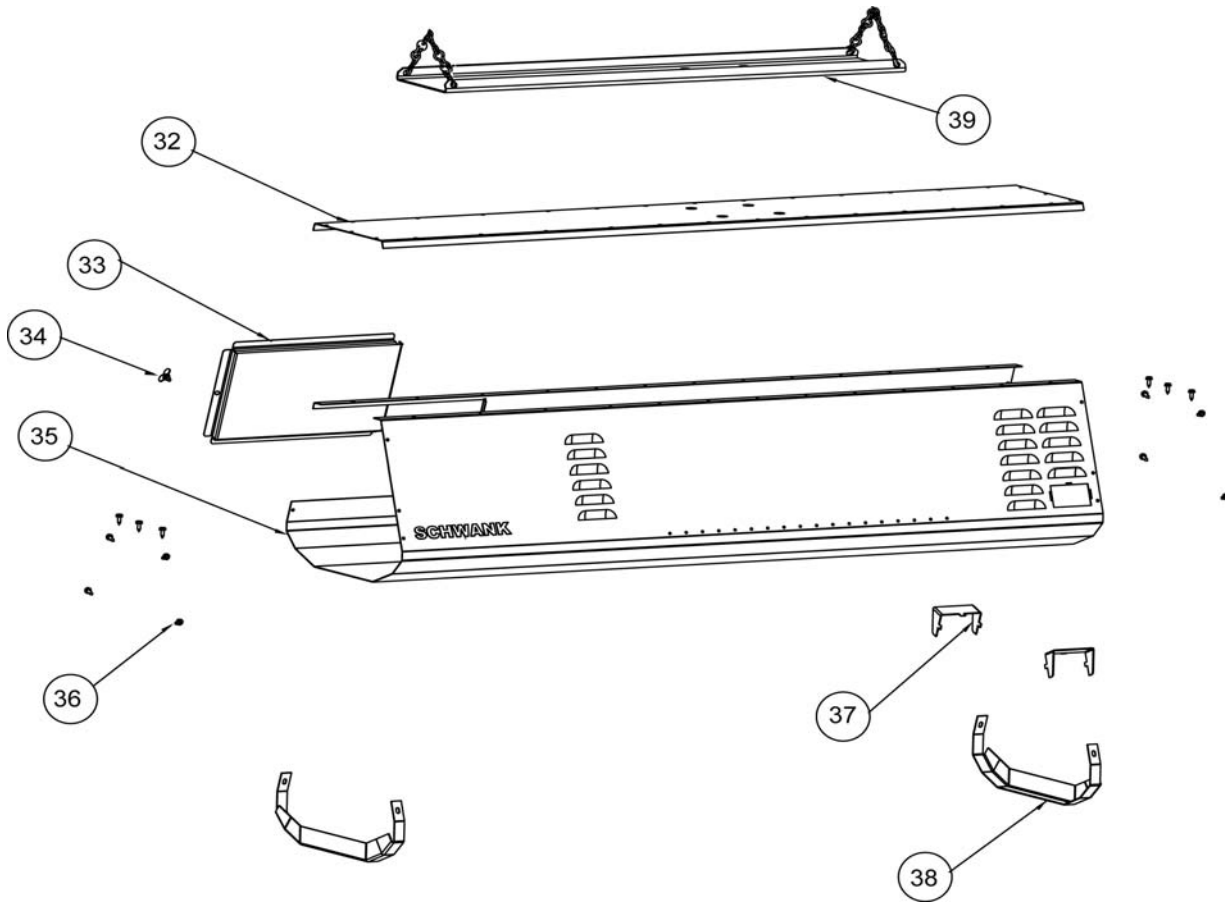

REPLACEMENT PARTS LIST			NOTE: Unique parts for Stainless Steel Models are highlighted in gray		
#	PART NAME	QUANTITY	2312	2313	2315
			PART #	PART #	PART #
32	Cover - BLACK	1	JP-2312-CV	JP-2313-CV	JP-2315-CV
	Cover - SS		JP-S312-CV	JP-S313-CV	JP-S315-CV
33	Service door - BLACK	1	JP-2300-SD	JP-2300-SD	JP-2300-SD
	Service door - S/S Models		JP-S300-SD	JP-S300-SD	JP-S300-SD
34	Door fastener	1	JP-2300-DF*	JP-2300-DF*	JP-2300-DF*
35	Screen Assembly - Stainless Steel	1	JP-2312-SC	JP-2313-SC	JP-2315-SC
36	Screws	37	1/4" S.M.	1/4" S.M.	1/4" S.M.
37	Lateral chimney - Stainless Steel	2	JP-2300-CH	JP-2300-CH	JP-2300-CH
38	Screen retainer - BLACK	2	JP-2300-SR	JP-2300-SR	JP-2300-SR
	Screen retainer - S/S Models		JP-S300-SR	JP-S300-SR	JP-S300-SR
39	Hanging Support - BLACK	1	JP-2300-HS	JP-2300-HS	JP-2300-HS
	Hanging Support - S/S Models		JP-S300-HS	JP-S300-HS	JP-S300-HS

#	PART NAME	QUANTITY	2312	2313	2315
			PART #	PART #	PART #
1	Burner Assembly - Natural Gas	1	JX-E025-PN	JX-E037-PN	JX-E075-PN
	Burner Assembly - Propane		JX-E025-PL	JX-E037-PL	JX-E075-PL
2	Orifice holder	1	JX-0210-XX	JX-0210-XX	JX-0210-XX
3	Orifice - refer to "Orifice Chart"	1	see chart	see chart	see chart
4	4" nipple	1	JS-0590-GA	JS-0590-GA	JS-0590-GA