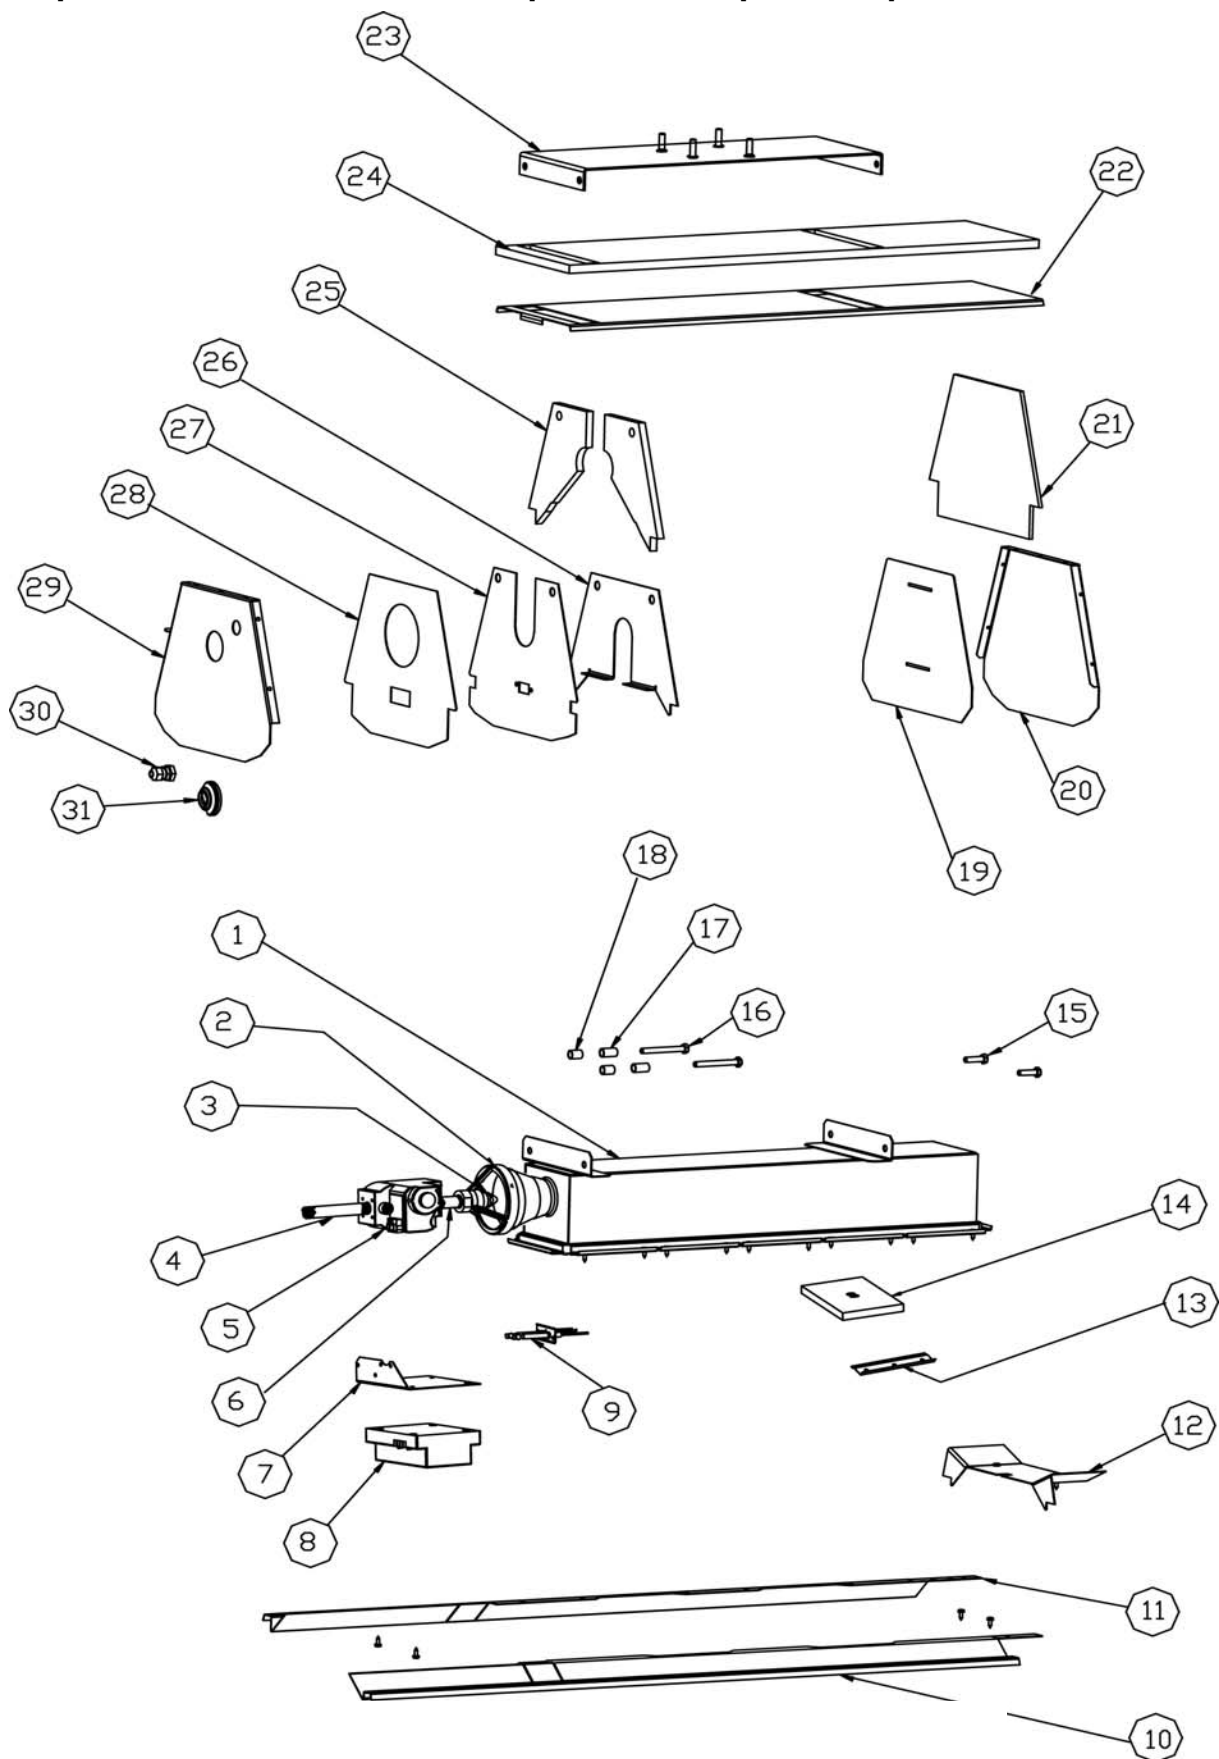

supremeSchwank 2300 series patio heater parts: exploded view

REPLACEMENT PARTS LIST			NOTE: Unique parts for Stainless Steel Models are highlighted in gray		
#	PART NAME	QUANTITY	2312	2313	2315
			PART #	PART #	PART #
1	Burner Assembly - Natural Gas	1	JX-E025-PN	JX-E037-PN	JX-E050-PN
	Burner Assembly - Propane		JX-E025-PL	JX-E037-PL	JX-E050-PL
2	Orifice holder	1	JX-0210-XX	JX-0210-XX	JX-0210-XX
3	Orifice - refer to "Orifice Chart"	1	see chart	see chart	see chart
4	4" nipple	1	JS-0590-GA	JS-0590-GA	JS-0590-GA
5	Gas valve-PN	1	JL-0701-XX	JL-0701-XX	JL-0701-XX
	Gas valve-PL		JL-0703-XX	JL-0703-XX	JL-0703-XX
6	3" nipple	1	JX-0209-XZ	JX-0209-XZ	JX-0209-XZ
7	Control Bracket	1	JX-0206-XX	JX-0206-XX	JX-0206-XX
8	DSI control HONEYWELL	1	JX-0202-XX	JX-0202-XX	JX-0202-XX
	DSI control FENWAL		JP-2573-FW	JP-2573-FW	JP-2573-FW
9	Igniter sensor	1	JX-0204-XX	JX-0204-XX	JX-0204-XX
10	Right reflector - Stainless Steel	1	JP-2312-RS-R	JP-2313-RS-R	JP-2315-RS-R
11	Left reflector - Stainless Steel	1	JP-2312-RS-L	JP-2313-RS-L	JP-2315-RS-L
12	Horizontal separation wall - Alum'd Steel	1	JP-2312-HP	JP-2313-HP	JP-2315-HP
	Horizontal separation wall - S/S Models		JP-S312-HP	JP-S313-HP	S/S all models
13	Tile retainer	8*/10*/12*	JX-0243-XX x 8	JX-0243-XX x 10	JX-0243-XX x 12
14	Ceramic tile	3*/5*/7*	JL-0740-XX	JL-0740-XX	JL-0740-XX
15	Short connecting screws	2	5/16" x 1-1/4"	5/16" x 1-1/4"	5/16" x 1-1/4"
16	Long connecting screws	2	5/16" x 2-1/2"	5/16" x 2-1/2"	5/16" x 2-1/2"
17	Spacer-short	2	JP-2300-SS	JP-2300-SS	JP-2300-SS
18	Spacer-long	2	JP-2300-LS	JP-2300-LS	JP-2300-LS
19	End insulation plate - Alum'd Steel	1	JP-2300-IE	JP-2300-IE	JP-2300-IE
	End insulation plate - S/S Models		JP-S300-IE	JP-S300-IE	JP-S300-IE
20	End plate - BLACK	1	JP-2300-EP	JP-2300-EP	JP-2300-EP
	End plate - S/S Models		JP-S300-EP	JP-S300-EP	JP-S300-EP
21	End insulation	1	JP-2300-EN	JP-2300-EN	JP-2300-EN
22	Horizontal insulation plate - Alum'd Steel	1	JP-2312-IP	JP-2313-IP	JP-2315-IP
	Horizontal insulation plate - S/S Models		JP-S312-IP	JP-S313-IP	JP-S315-IP
23	U- support bracket - BLACK	1	JP-2312-UB	JP-2313-UB	JP-2315-UB
	U- support bracket - S/S Models		JP-S312-UB	JP-S313-UB	JP-S315-UB
24	Horizontal insulation	1	JP-2312-TN	JP-2313-TN	JP-2315-TN
25	Venturi insulation	1	JP-2300-VN	JP-2300-VN	JP-2300-VN
26	Separation plate - Alum'd Steel	1	JP-2300-SP	JP-2300-SP	JP-2300-SP
	Separation plate - S/S Models		JP-S300-SP	JP-S300-SP	JP-S300-SP
27	Igniter plate - Stainless Steel	1	JP-2300-IG	JP-2300-IG	JP-2300-IG
28	Venturi plate - Alum'd Steel	1	JP-2300-VP	JP-2300-VP	JP-2300-VP
	Venturi plate - S/S Models		JP-S300-VP	JP-S300-VP	JP-S300-VP
29	Pipe plate - BLACK	1	JP-2300-PE	JP-2300-PE	JP-2300-PE
	Pipe plate - S/S Models		JP-S300-PE	JP-S300-PE	JP-S300-PE
30	Wire Grommet	1	JP-2036-XX	JP-2036-XX	JP-2036-XX
31	Nipple grommet	1	JP-2101-XX	JP-2101-XX	JP-2101-XX