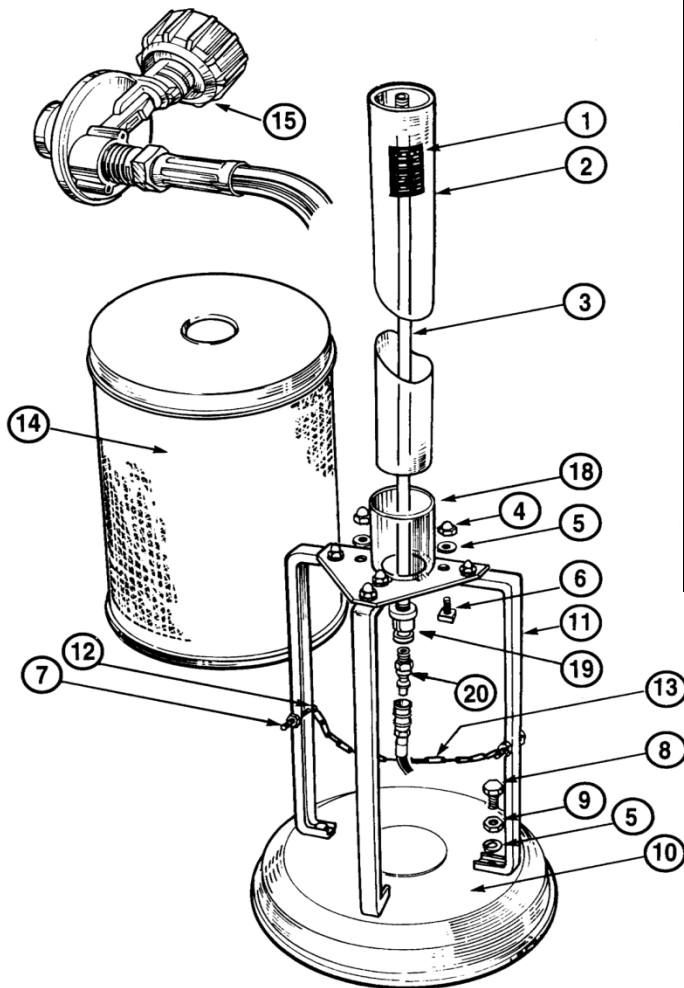

SUNGLO A270 PARTS LIST

#	PART #	DESCRIPTION	$
1	60008 1	LIGHTING INSTRUCTIONS	5
2	30280 94	POST ONLY: Specify Color	92
2	30280 S	POST ONLY: S/S A270	164
3	80006 2	PIPE ONLY: 42" FOR A270	20
4	70011	NUT, 3/8 ACORN	3/4
5	70013	WASHER, 3/8 LOCK	1/4
6	70007	BOLT, 3/8 X 3/4L SQUARE	2
7	70025	EYEBOLT, 3/16 S2 W/NUT	1/2
8	70012	BOLT, 3/8 -16 X 1 1/4	1/2
9	70059	NUT, 3/8	1/2
10	10264 2S	BASE ONLY STAINLESS	279
10	10264	BASE ONLY - Specify Color	280
11	30279 5	S/S "L" BRACKET FOR A270	40
	30279	"L" BRKT FOR A270 - Specify Color	24
12	70029	HOOK, 1 1/2 S	1/2
13	27036	A270 CHAIN	2
14	27033 4	DEC COVER ONLY: STAINLESS STEEL	291
	27033	DEC COVER ONLY (SPECIFY COLOR)	169
15	90017 4	HOSE/REG ASSEMBLYQCC - Standard As Pictured	53
	90017 5	HOSE/REG ASSEMBLY Q/D - w/ Brass Quick Disconnect Coupler to Tank	53
	80011-2	OLD STYLE HOSE ONLY - 32"	27
18	27002 5	SOCKET ASSEMBLY: STAINLESS	177
	27002 4G	SOCKET ASSEMBLY (SPECIFY COLOR)	69
19	80085	REDUCER 1/2 X 1/4	4
20	90078	Q/D NIPPLE FOR POST ONLY	7