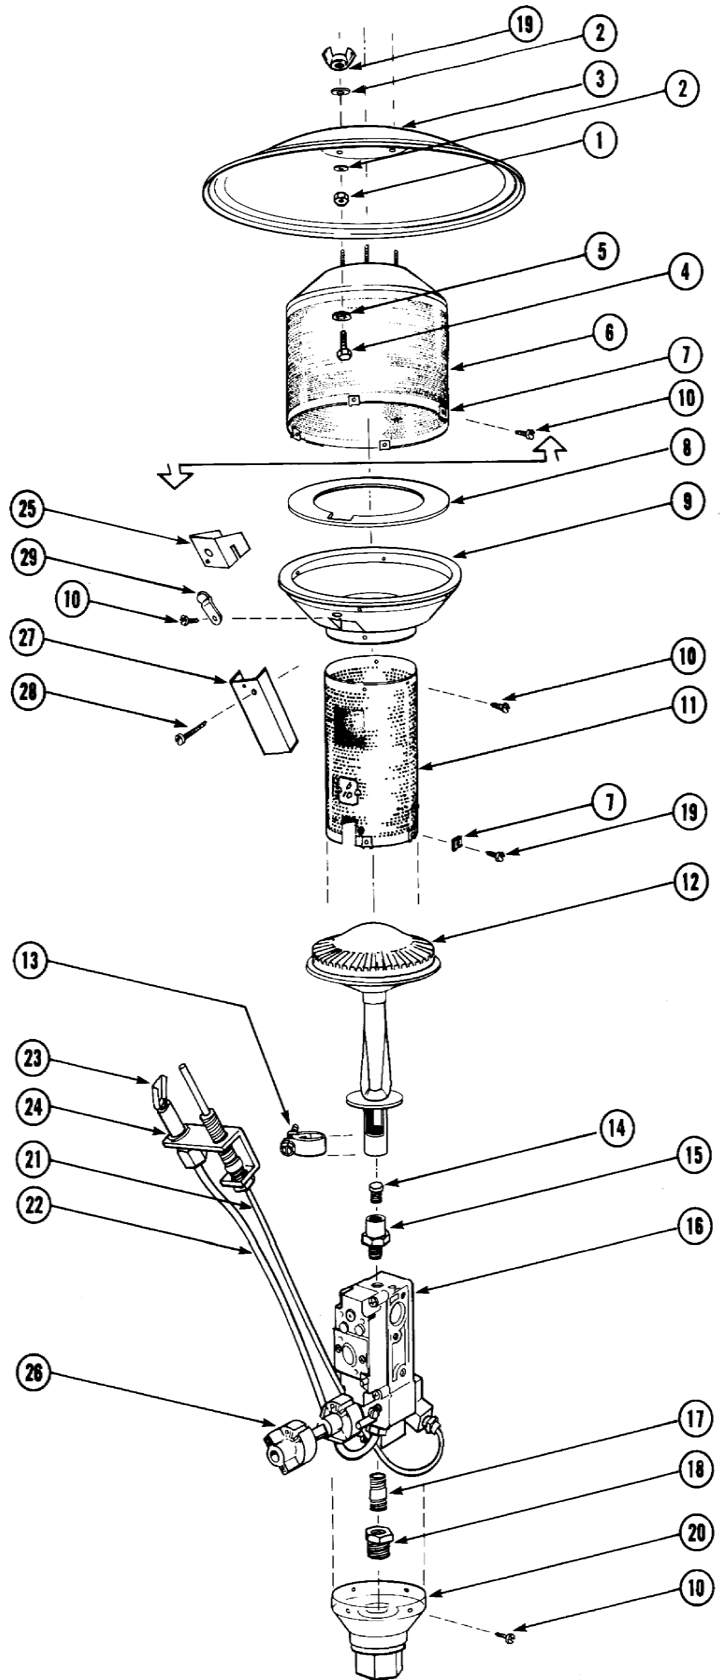

#	PART #	DESCRIPTION	\$
1	70017	NUT, ¼ - 20 HEX SS	½
2	70024	WASHER, ¼ fender SS	½
3	10261	REFLECTOR	105
4	70006	BOLT, ¼ X ¾ HEX SS	1
5	70033	WASHER, ¼ X INTER SS	½
6	27006	EMITTER GRID ASSEMBLY	183
7	70025S	SILVER CLIP (older models)	1
8	30225	HEAT SHIELD	14
9	30202 2	PAN HEAD SS	69
10	70005	SCREW, #8 X ½ SS	½
	*	SCREW, 8-32 X ½ SS TAPPING	½
11	30204 1	PERF CYLINDER W/O DSI	64
	30204 5	PERF. CYLINDER W/ DSI	64
12	27007	BURNER ASSEMBLY	96
13	70030	1" CLAMP	4
14	35001 31	ORIFICE #31 NG	4
	35001 49	ORIFICE #49 LP	4
15	35012	ORIFICE ADAPTER 3/8	13
16	10300	CONTROL VALVE NG	237
	10299	CONTROL VALVE 24V NG	291
	10298	CONTROL VALVE LP	215
		PROPANE BLANK PLATE ON VALVE	15
	*	NAT GAS REGULATOR ON VALVE	40
17	80005 1	NIPPLE, 3/8 X 1-5/8	3
18	80025	REDUCING BUSHING	4
19	70065	WING NUT SS	1
20	27018 S	BASE ASSY, LP A270 SS	54
	27018 2	BASE ASSY, NG 24V SS	59
	27018 SNG	BASE ASSY, NG S/S	54
21	90031	THERMOCOUPLE	18
22	80031	TUBING, ¼ X 14L	4
	80031 2	TUBING, ¼ X 14L SS	8
	80026*	TUBING-VALVE COMPRESSION FASTENER ¼"	2
23	90021	PILOT BODY NG W/ORIF	26
	90022	PILOT BODY LP W/ORIF	26
24	90015 / 90016	PILOT ORIFICE NG / LP	5
	*	PILOT INSULATION - 9"	3
	SG-PAC	PILOT ASSEMBLY COMPLETE	48
25	27017	PILOT SHIELD	20
26	27025	VALVE KNOB	15
27	30213	PILOT CHANNEL	12
28	70020	SCREW, #10 X 1 ¼ SS	½
29	30299	PILOT HOLE COVER	1

* NOT SHOWN

Manufactured by Infrared Dynamics

SUNGLO DIRECT SPARK IGNITION PARTS LIST

#	PART #	DESCRIPTION	PRICE
1	90065 2	ELECTRODE WITH LEAD	26
2	70037	SCREW #8-32 X 3/8	1/4
3	70038	NUT #8-32	1/4
4	30623 3	IGNITION COVER	13
5	70072	SCREW #8-32 X 1/2 SS	1/4
6	30623	BRACKET FOR SPARK MODULE	32
7	30269*	IGNITER GROUND PLATE	6
8		AA CELL	2
9	90071	SPARK MODULE	33
11	30204 5	PERF CYLINDER SPARK IGNITION	64

MODEL A244 & A244V PARTS LIST

#	PART #	DESCRIPTION	PRICE
1	10257	HANGING BRACKET	389
2	80023	ELBOW 1/2	4
4	80003	NIPPLE 1/2 X CLOSE	2
5	70036	BOLT 3/8 X 2-1/2 HEX	1/2
6	70013	WASHER 3/8	1/4
7	70059	NUT 3/8 - 16 HEX SS	1/2