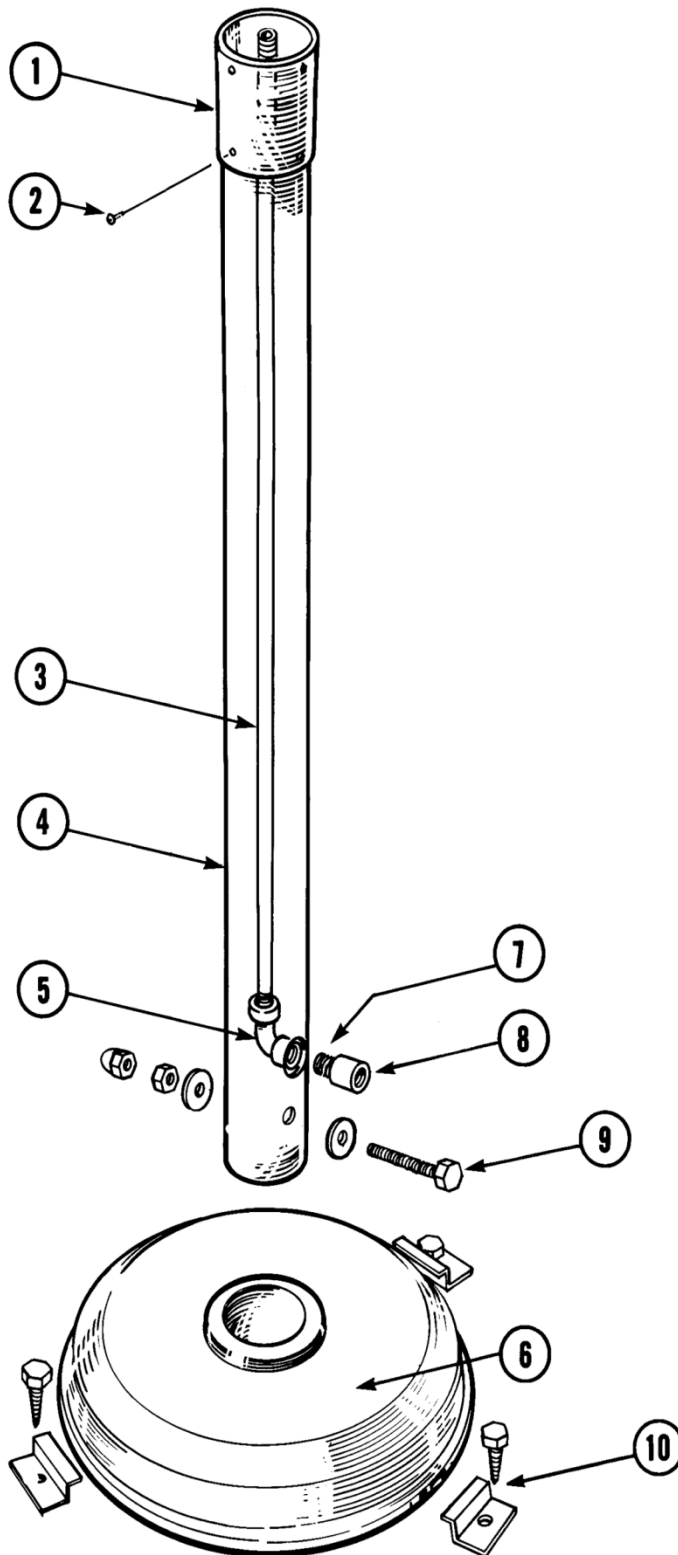

Phone 888-Warm-Glow
Local 415-884-2880
Fax 415-884-0755
E-Mail glow@alfresco-heating.com
Website www.alfresco-heating.com
Address 30 Pamaron Way Suite L
Novato CA 94949