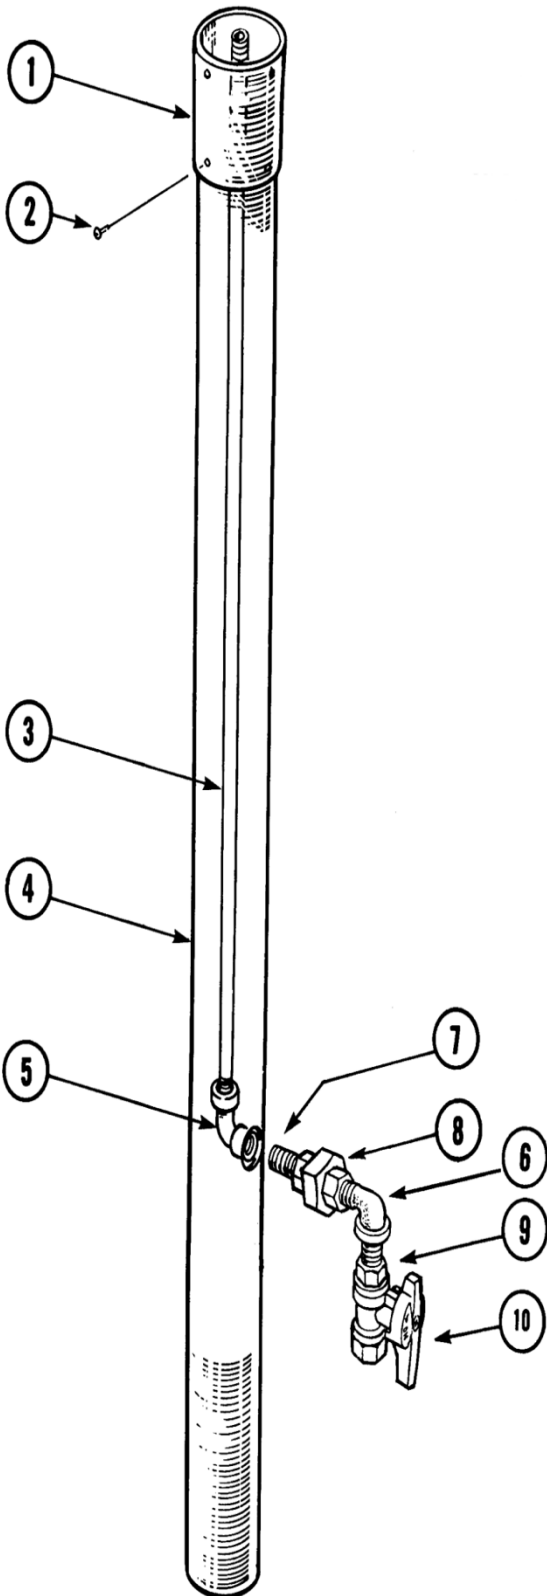

* NOT SHOWN

Manufactured by Infrared Dynamics

SUNGLO DIRECT SPARK IGNITION PARTS LIST

#	PART #	DESCRIPTION	PRICE
1	90065 2	ELECTRODE WITH LEAD	26
2	70037	SCREW #8-32 X 3/8	1/4
3	70038	NUT #8-32	1/4
4	30623 3	IGNITION COVER	13
5	70072	SCREW #8-32 X 1/2 SS	1/4
6	30623	BRACKET FOR SPARK MODULE	32
7	30269*	IGNITER GROUND PLATE	6
8		AA CELL	2
9	90071	SPARK MODULE	33
11	30204 5	PERF CYLINDER SPARK IGNITION	64

MODEL A244 & A244V PARTS LIST

#	PART #	DESCRIPTION	PRICE
1	10257	HANGING BRACKET	389
2	80023	ELBOW 1/2	4
4	80003	NIPPLE 1/2 X CLOSE	2
5	70036	BOLT 3/8 X 2-1/2 HEX	1/2
6	70013	WASHER 3/8	1/4
7	70059	NUT 3/8 - 16 HEX SS	1/2

MODEL PSA265 PARTS LIST

#	PART #	DESCRIPTION	PRICE
1	27024 NG	SLIP COLLAR A265 BLACK	39
	30257 S	SLIP COLLAR A265 S/S	39
2	70026	SCREW #8 X 3/8 SWHSMS	¼
3	80008	PIPE ½ X 62 ¼ BLK	32
4	30266	POST ONLY 84" BLACK	93
	30266 S	POST ONLY 84" S/S	299
5	80023	ELBOW ½	4
6	80078	ELBOW ½ STREET	3
7	80054	NIPPLE ½ X 1 ½	2
8	80024 2	UNION ½	31
9	80003	NIPPLE ½ X CLOSE	2
10	90063	½" SHUT OFF VALVE	13