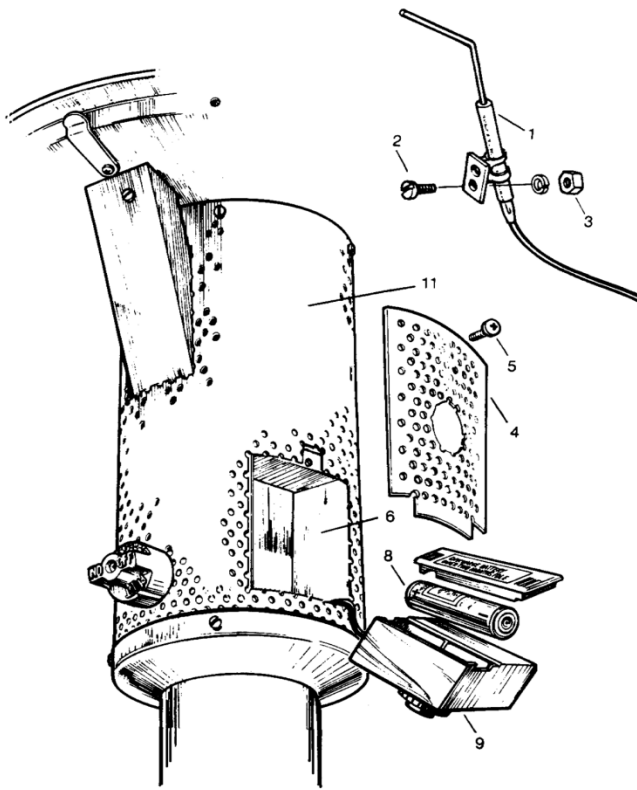

Manufactured by Infrared Dynamics

SUNGLO DIRECT SPARK IGNITION PARTS LIST

#	PART #	DESCRIPTION	PRICE
1	90065 2	ELECTRODE WITH LEAD	26
2	70037	SCREW #8-32 X 3/8	1/4
3	70038	NUT #8-32	1/4
4	30623 3	IGNITION COVER	13
5	70072	SCREW #8-32 X 1/2 SS	1/4
6	30623	BRACKET FOR SPARK MODULE	32
7	30269*	IGNITER GROUND PLATE	6
8		AA CELL	2
9	90071	SPARK MODULE	33
11	30204 5	PERF CYLINDER SPARK IGNITION	64