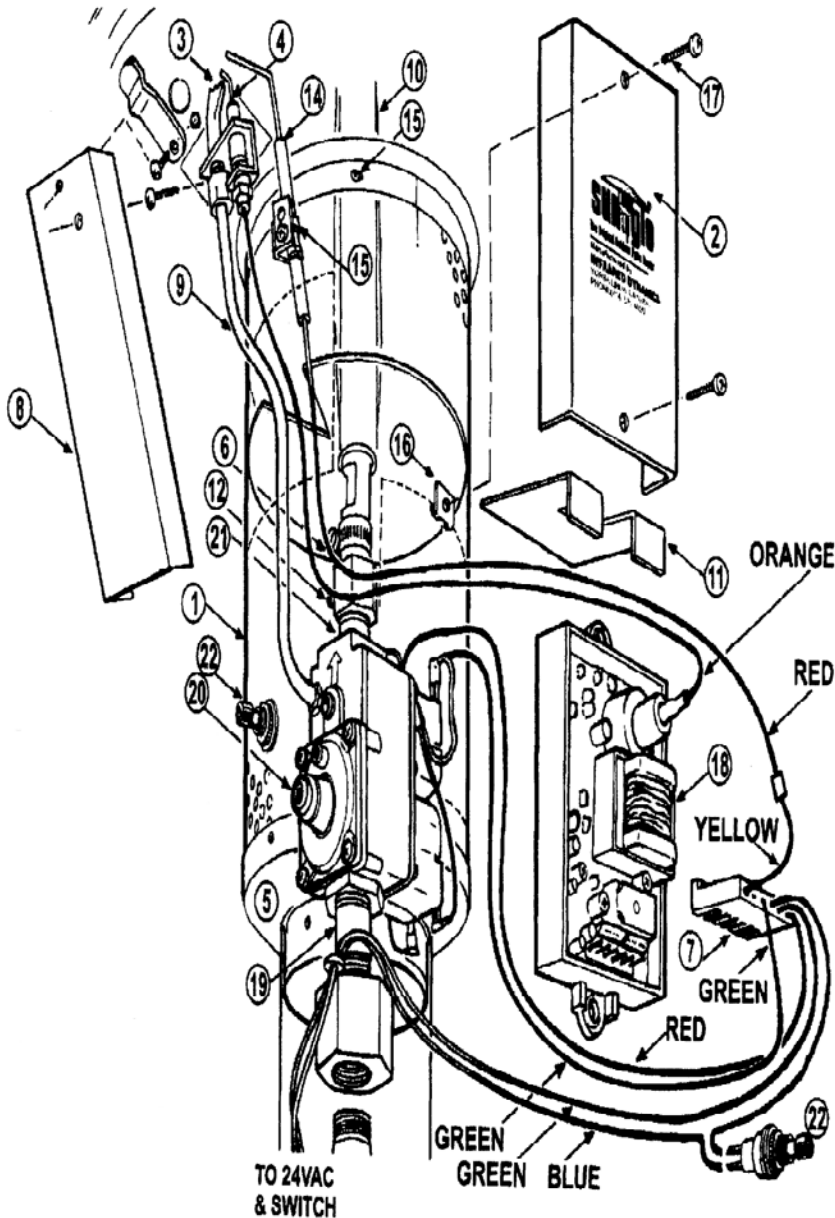

E - SERIES PARTS LIST

#	PART #	DESCRIPTION	PRICE
1	30204 8	PERF CYLINDER E SERIES	49
2	30213 3	COVER, MODULE E SERIES	10
3	90021	NG PILOT BODY	26
	90022	LP PILOT BODY	26
4	90076	PILOT ELECTRODE	38
5	27018 2	HD BASE ASSEMBLY	59
6	70030	CLAMP	4
7	90075 1	WIRE HARNESS E-SERIES	19
8	30213	PILOT CHANNEL	12
9	80031 4	PILOT TUBING E-SERIES	4
10	27007 1	BURNER FOR E-SERIES	85
11	30214	MODULE SHIELD E-SERIES	2
12	35015	ORIFICE ADAPTER	15
13	35001 31	NAT GAS ORIFICE	4
	35001 48	LP GAS ORIFICE	4
14	90065 3	ELECTRODE ASSEMBLY	26
15	70072	SCREW 8-32 X 1/2	1/4
16	70025S	SILVER CLIPS	1
17	70052	SCREW #8 X 3/4 RHSM	1/2
18	90075	MODULE 24V	211
19	80053	NIPPLE 1/2 X 2"L	3
20	90072 1	NG CONTROL VALVE	172
21	80025	FACE BUSHING 1/2 X 3/8	4
22	85861	MOMENTARY SWITCH	8