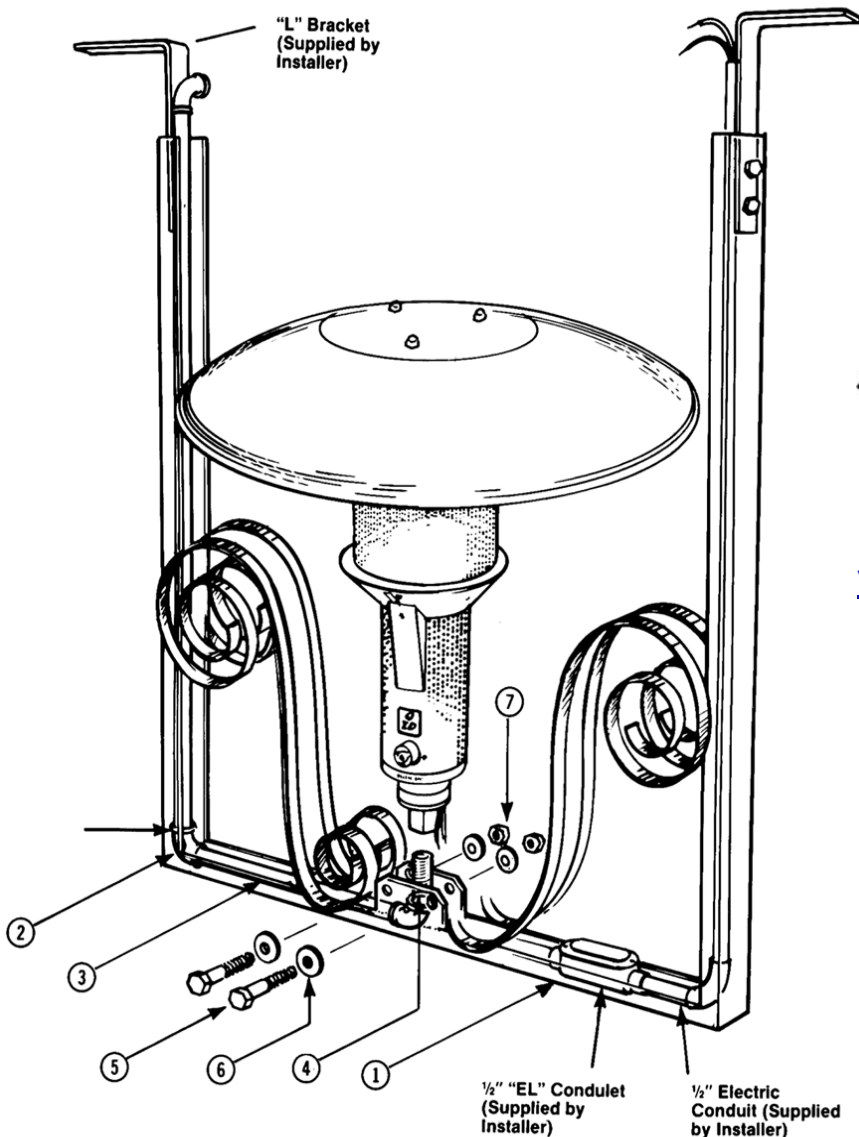

* NOT SHOWN

Manufactured by Infrared Dynamics

SUNGLO DIRECT SPARK IGNITION PARTS LIST

#	PART #	DESCRIPTION	PRICE
1	90065 2	ELECTRODE WITH LEAD	26
2	70037	SCREW #8-32 X 3/8	1/4
3	70038	NUT #8-32	1/4
4	30623 3	IGNITION COVER	13
5	70072	SCREW #8-32 X 1/2 SS	1/4
6	30623	BRACKET FOR SPARK MODULE	32
7	30269*	IGNITER GROUND PLATE	6
8		AA CELL	2
9	90071	SPARK MODULE	33
11	30204 5	PERF CYLINDER SPARK IGNITION	64

* OPTIONAL

Phone 888-Warm-Glow
 Local 415-884-2880
 Fax 415-884-0755
 E-Mail glow@alfresco-heating.com
 Website www.alfresco-heating.com
 Address 30 Pamaron Way Suite L
 Novato CA 94949

Manufactured by Infrared Dynamics

MODEL A244 & A244V PARTS LIST

#	PART #	DESCRIPTION	PRICE
1	10257	HANGING BRACKET	389
2	80023	ELBOW 1/2	4
4	80003	NIPPLE 1/2 X CLOSE	2
5	70036	BOLT 3/8 X 2-1/2 HEX	1/2
6	70013	WASHER 3/8	1/4
7	70059	NUT 3/8 - 16 HEX SS	1/2