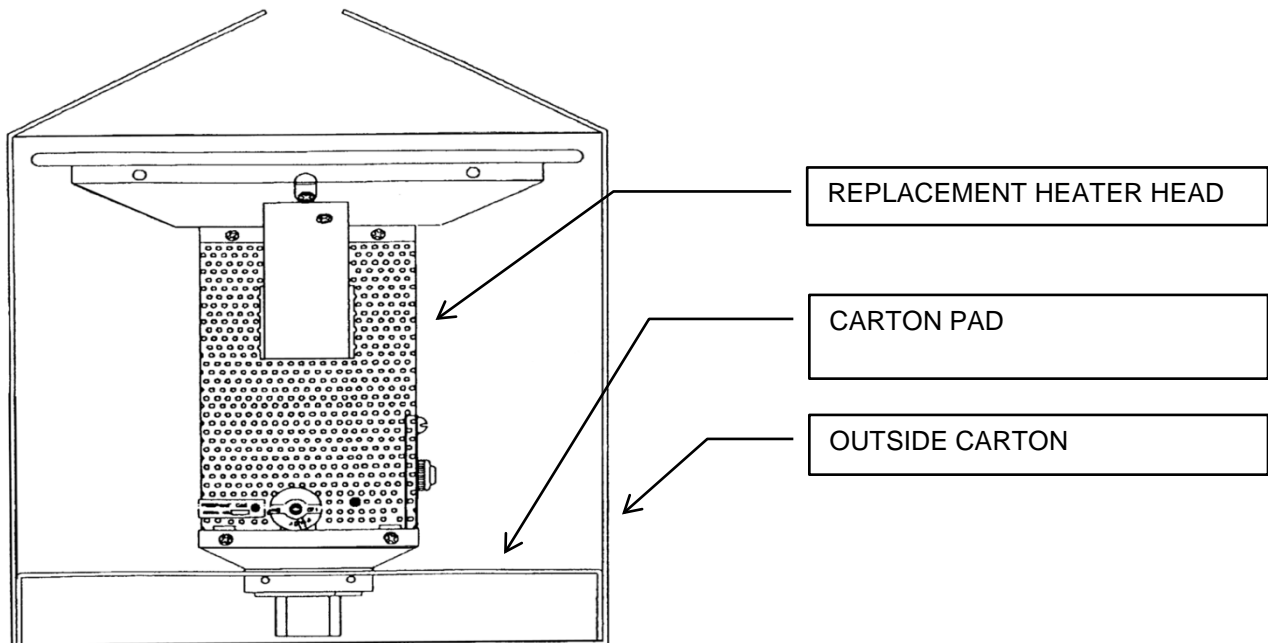

Updated June, 2011. Prices subject to change without notice.