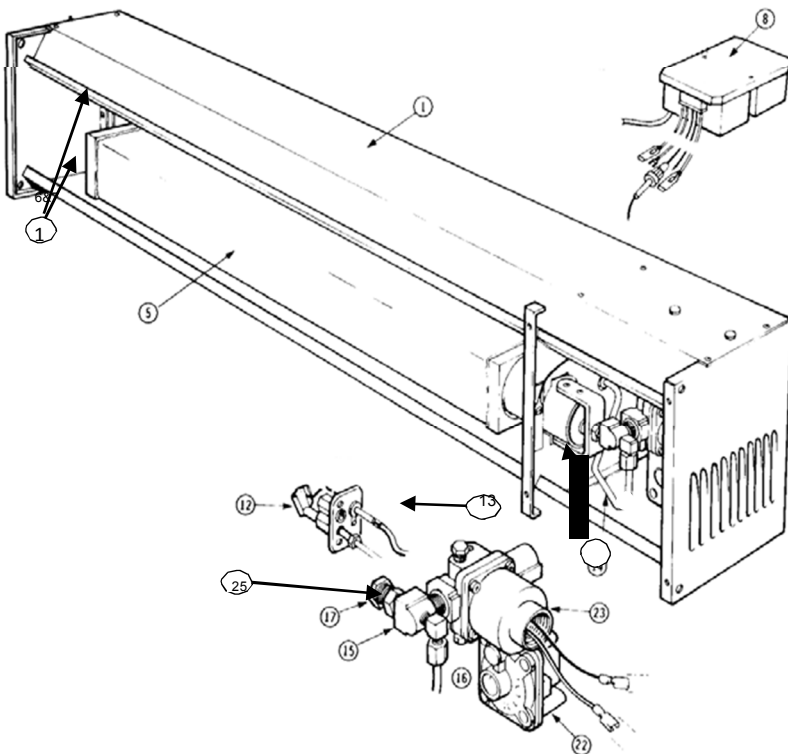

manufactured by

**Infrared Dynamics**  
parts list &  
exploded view

#	PART #	DESCRIPTION
1	22002	CASING GLOSSY BLACK
1	22002 4	CASING S/S
2	32031	REAR DOOR CASING BLACK
2	32031 4	REAR DOOR CASING S/S
5	22004 1	S25 BURNER
5	22004 2	S34 BURNER
6	70037	SCREW 8-32 X 3/4 SS - burner
7	70038	NUT, 8-32 HEX SS - burner
8	DS1142E	IGNITION MODULE SYNTEK (residential grade)
8	12014 24	IGNITION MODULE CHANNEL CONTROLS (commercial grade)
9	70035	SCREW 8-32 X 1/2 SSST
10	22006	DOOR ASSEMBLY BLACK (incl. latch)
10	22006 4	DOOR ASSEMBLY S/S (incl. latch)
11	71021	DOOR LATCH ASSEMBLY
12	22024	PILOT ELECTRODE ASSEMBLY (with gasket, compression nut & ferrule)
13	50011	PILOT GASKET
15	80027	ELBOW 1/4 TUBE 1/8MPT
16	22021 1	REGULATOR - VALVE ASSEMBLY- contains 15,17,22,23;25 (specify S25 / S34 & natural / LP gas)
17	80032	LOCKNUT
18	22009	TOP CASING BLACK
18	22009 4	TOP CASING S/S
20	22010	GRILL ASSY
20	22010-2	GRILL ASSY, REINFORCED
22	90056	NG/LP REGULATOR
23	90054	SOLENOID VALVE 24V
24	90009 1	1/2" GAS VALVE
25	35001 44	ORIFICE S25 NAT
25	35001 39	ORIFICE S34 NAT
25	35001 53	ORIFICE S25 LP
25	35001 50	ORIFICE S34 LP
31	32043	BAR CHANNEL BLACK (each)
31	32043 2	BAR CHANNEL S/S (each)
32	70007	BOLT 3/8-16 X 5/8 SS
33	70013	WASHER 3/8 LOCK SS
34	70059	NUT 3/8 SS
35	32041	"S" BRACKET BLACK (each)
35	32041 2	"S" BRACKET SS (each)
36	70061	SCREW 1/4-20 X 1/2 SS
37	71023	NUT 1/4- 20 SS
38	32042	"L" BRACKET BLACK
38	32042 2	"L" BRACKET SS
39	70060	BOLT 1/4 X 1-1/4 SS LAG
39	70060-2	BOLT 1/4 X 2 SS LAG
39	70060-3	BOLT 1/4 X 3 SS LAG
40	12006	Black Mounting Kit (includes items # 31 - 39 w 1/4" lags)
40	12006-S	SS Mounting Kit (includes items # 31 - 39 w 1/4" lags)
41	32047	INSULATION FOR CONTROL BOX (TWO HALVES)
•	70026	SCREW #8 X 1/2 SS
•		