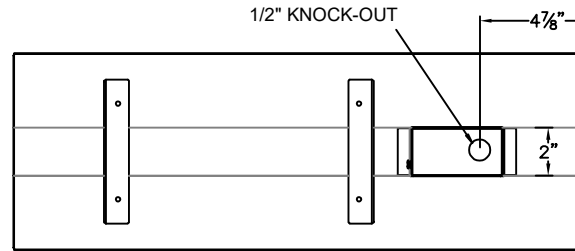

ALFRESCO
HEATING.COM

888-WARM-GLO

CLEARANCE FROM COMBUSTIBLES

MODEL	"A" DIM.	WATTS	VOLTS	AMPS	BTU's	"B" DIM.	"C" DIM.
C1512	33"	1000	120	12.5	3412	17"	9 1/2"
C1524	33"	1500	240	6.3	3412	17"	9 1/2"
C2024	39"	2000	240	8.3	6824	20"	9 1/2"
C2624	48"	2600	240	10.8	8530	24 1/2"	9 3/4"
C3024	61 1/4"	3000	240	12.5	10236	31"	15 1/8"
CD3024	33"	3000	240	12.5	10236	17"	9 1/2"
C4024	61 1/4"	4000	240	16.7	13648	31"	15 1/8"
CD4024	39"	4000	240	16.7	13648	20"	9 1/2"
CD5224	48"	5200	240	21.6	17060	24 1/2"	9 3/4"
CD6024	61 1/4"	6000	240	25	20472	31"	15 1/8"