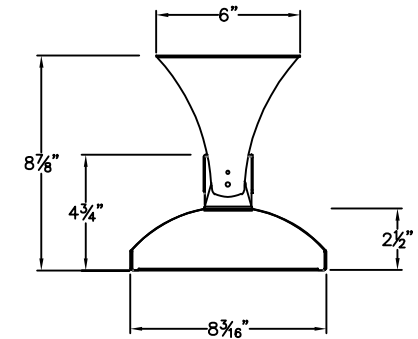

ALFRESCO
HEATING.COM

888-WARM-GLO

CLEARANCE FROM COMBUSTIBLES

MODEL	"A" DIM.	WATTS	VOLTS	AMPS	BTU's	"B" DIM.	"C" DIM.
C1512	33"	1000	120	12.5	3412	17"	9 1/2"
C1524	33"	1500	240	6.3	3412	17"	9 1/2"
C2024	39"	2000	240	8.3	6824	20"	9 1/2"
C2624	48"	2600	240	10.8	8530	24 1/2"	9 3/4"
C3024	61 1/4"	3000	240	12.5	10236	31"	15 1/8"
CD3024	33"	3000	240	12.5	10236	17"	9 1/2"
C4024	61 1/4"	4000	240	16.7	13648	31"	15 1/8"
CD4024	39"	4000	240	16.7	13648	20"	9 1/2"
CD5224	48"	5200	240	21.6	17060	24 1/2"	9 3/4"
CD6024	61 1/4"	6000	240	25	20472	31"	15 1/8"