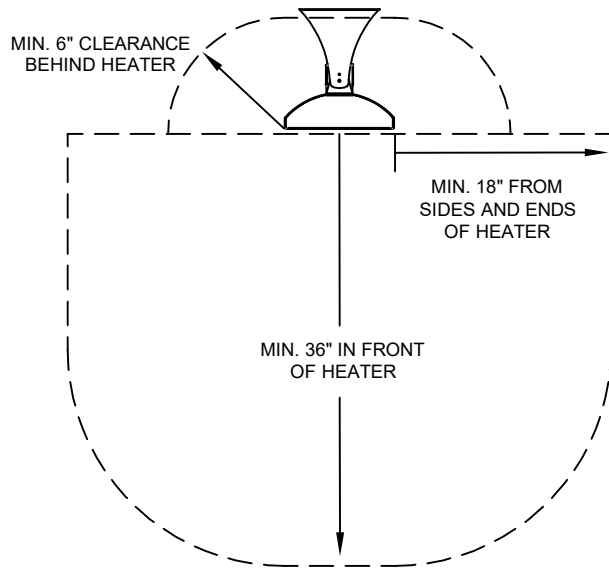

ALFRESCO
HEATING.COM

888-WARM-GLO

CLEARANCE FROM COMBUSTIBLES

MODEL	"A" DIM.	WATTS	VOLTS	AMPS	BTU's	"B" DIM.	"C" DIM.
C1512	33"	1000	120	12.5	3412	17"	9 1/2"
C1524	33"	1500	240	6.3	3412	17"	9 1/2"
C2024	39"	2000	240	8.3	6824	20"	9 1/2"
C2624	48"	2600	240	10.8	8530	24 1/2"	9 3/4"
C3024	61 1/4"	3000	240	12.5	10236	31"	15 1/8"
CD3024	33"	3000	240	12.5	10236	17"	9 1/2"
C4024	61 1/4"	4000	240	16.7	13648	31"	15 1/8"
CD4024	39"	4000	240	16.7	13648	20"	9 1/2"
CD5224	48"	5200	240	21.6	17060	24 1/2"	9 3/4"
CD6024	61 1/4"	6000	240	25	20472	31"	15 1/8"