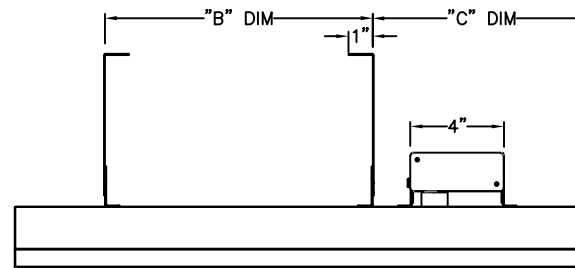

ALFRESCO
HEATING.COM

888-WARM-GLO

CLEARANCE FROM COMBUSTIBLES

MODEL	"A" DIM.	WATTS	VOLTS	AMPS	BTU's	"B" DIM.	"C" DIM.
C1512	33"	1000	120	12.5	3412	17"	9 1/2"
C1524	33"	1500	240	6.3	3412	17"	9 1/2"
C2024	39"	2000	240	8.3	6824	20"	9 1/2"
C2624	48"	2600	240	10.8	8530	24 1/2"	9 3/4"
C3024	61 1/4"	3000	240	12.5	10236	31"	15 1/8"
CD3024	33"	3000	240	12.5	10236	17"	9 1/2"
C4024	61 1/4"	4000	240	16.7	13648	31"	15 1/8"
CD4024	39"	4000	240	16.7	13648	20"	9 1/2"
CD5224	48"	5200	240	21.6	17060	24 1/2"	9 3/4"
CD6024	61 1/4"	6000	240	25	20472	31"	15 1/8"