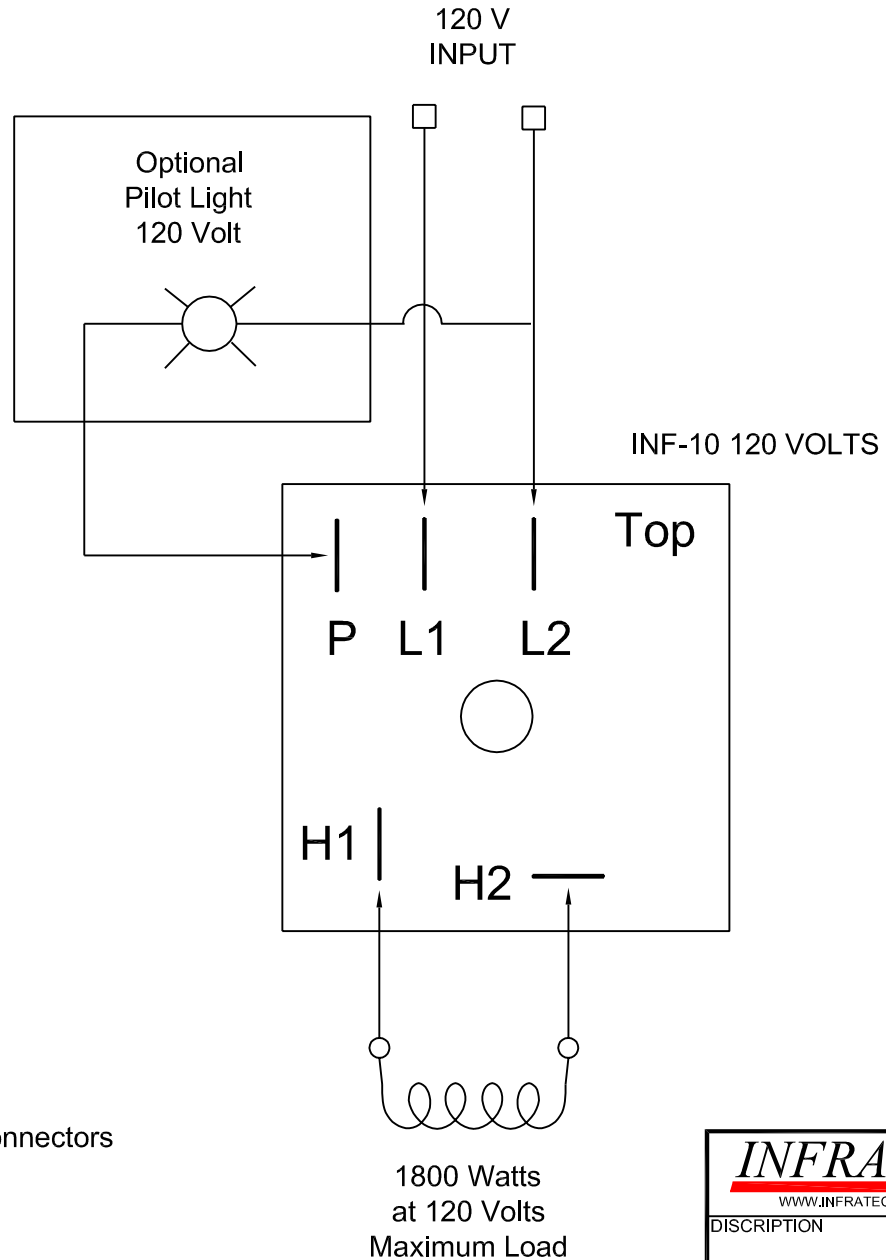

KNOB DETAIL

Mechanical Bi-Metal Operation
 Double Pole Single Throw (DPST) Snap Action
 120 Volt A/C
 1800 Watts Max
 15 Amps Max

Note: Supplied with 4 Insulated Female Flag Connectors

1800 Watts
 at 120 Volts
 Maximum Load

 344 W. 157th Street Gardena, California 90248 Phone: (310) 354-1250 Fax: (310) 523-3674 WWW.INFRATECH-USA.COM	
DISCRIPTION	
INF-10 INPUT REGULATOR 120 VOLT 1Ø 15 AMP	
DATE	ITEM#
Mar. 11, 2008	14-4092
DRAWN BY: MD	