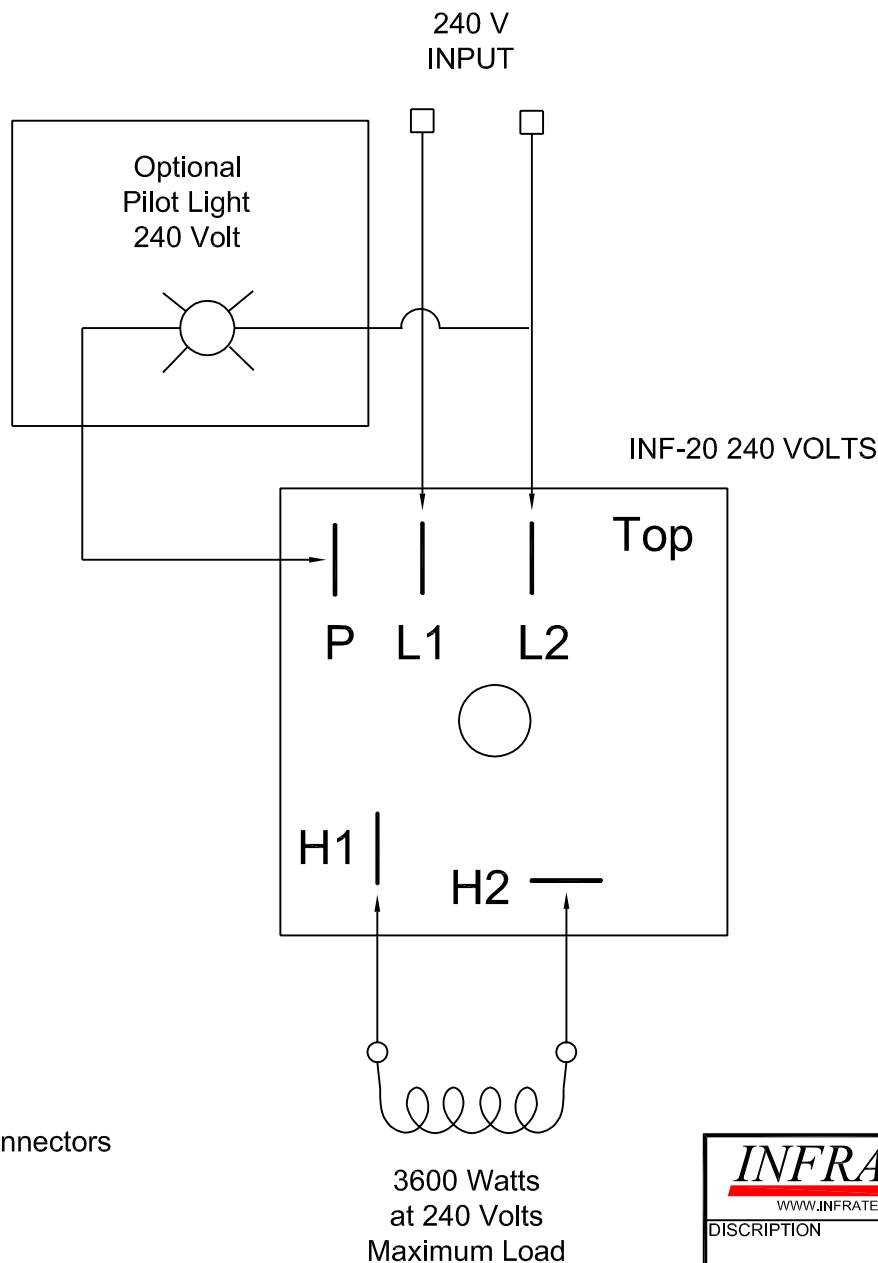

KNOB DETAIL

Mechanical Bi-Metal Operation
 Double Pole Single Throw (DPST) Snap Action
 240 Volt A/C
 3600 Watts Max
 15 Amps Max

Note: Supplied with 4 Insulated Female Flag Connectors

3600 Watts
 at 240 Volts
 Maximum Load

 344 W. 157th Street Gardena, California 90248 Phone: (310) 354-1250 Fax: (310) 523-3674 WWW.INFRATECH-USA.COM	
DISCRIPTION	
INF-20 INPUT REGULATOR 240 VOLT 1Ø 15 AMP	
DATE	ITEM#
Mar. 11, 2008	14-4094
	DRAWN BY: MD