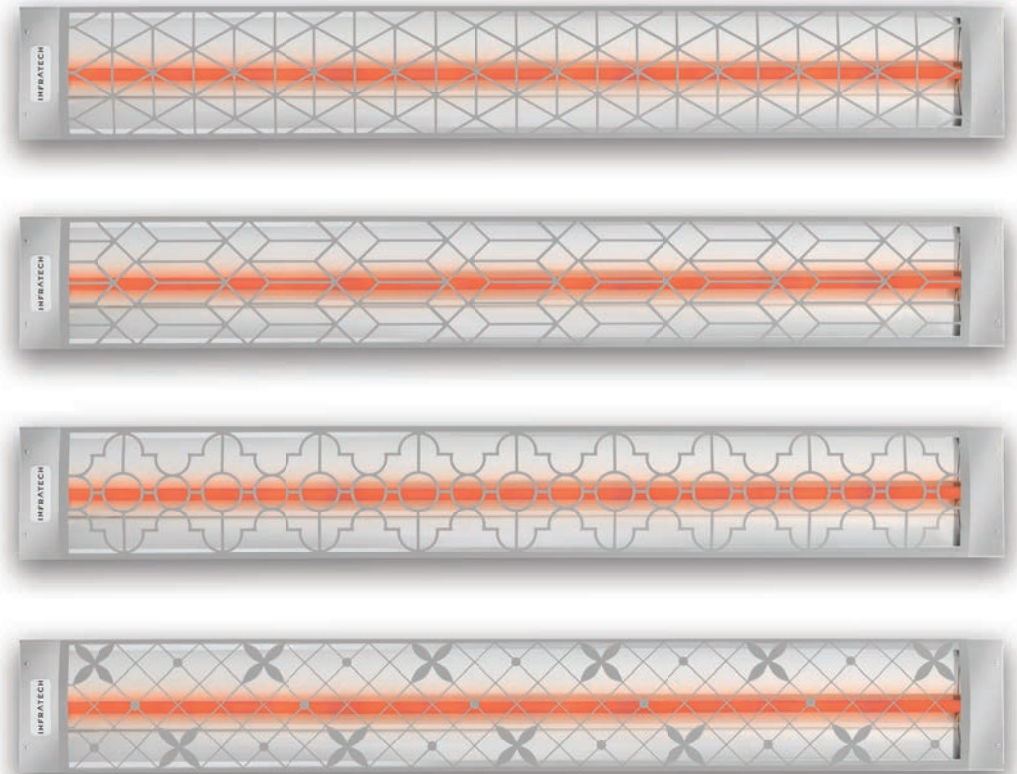

alfresco-heating.com

MOTIF

COLLECTION

The new face of comfort.

INTRODUCING THE NEW
COLLECTION OF DECORATIVE
FASCIAS FROM THE INDUSTRY
LEADER IN OUTDOOR
COMFORT HEAT.

888-Warm-Glo

INFRATECH

INFRATECH
COMFORT

expanding the possibilities of outdoor design versatility.

Infratech has long been recognized by leading architects, designers and builders for providing the widest range of aesthetic choices in the industry — from heater profiles to mounting and color variations. Now we are excited to announce the launch of our most designer-friendly offering yet: the Motif collection of stylish, laser-cut decorative fascias that can be added to our C-Series and CD-Series heaters.

CONTEMPORARY

Infratech's Contemporary fascia has been designed to add visual interest to the modern home. It is inspired by the clean lines and iconic forms of the Minimalist, Modern and Mid-Century aesthetic traditions.

MEDITERRANEAN

Moorish circular flourishes characterize our Mediterranean-inspired decorative fascia. This design offers an appealing visual accent for Spanish-style, Tuscan, French Country or Southwestern properties.