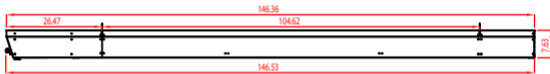

phantomSchwank 12' Patio Heater CAD

SIDE VIEW

FRONT VIEW

BOTTOM VIEW